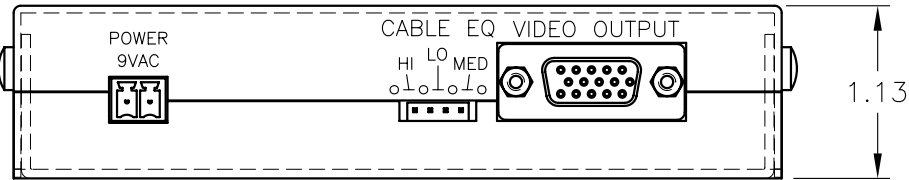

(2) SUPPLIED MOUNTING BRACKET

FSR <i>INC.</i> 244 BERGEN BLVD. W. PATERSON, NJ 07424 TEL. (973) 785-4347 FAX (973) 785-3318	TITLE: COMPUTER VIDEO DISTRIBUTION AMPLIFIER CDA-2EQ		
	DRAWN BY: JRE	DATE: 08/02/06	REV: -
	DWG#: CDA-2EQ	SCALE: 1:1.25	