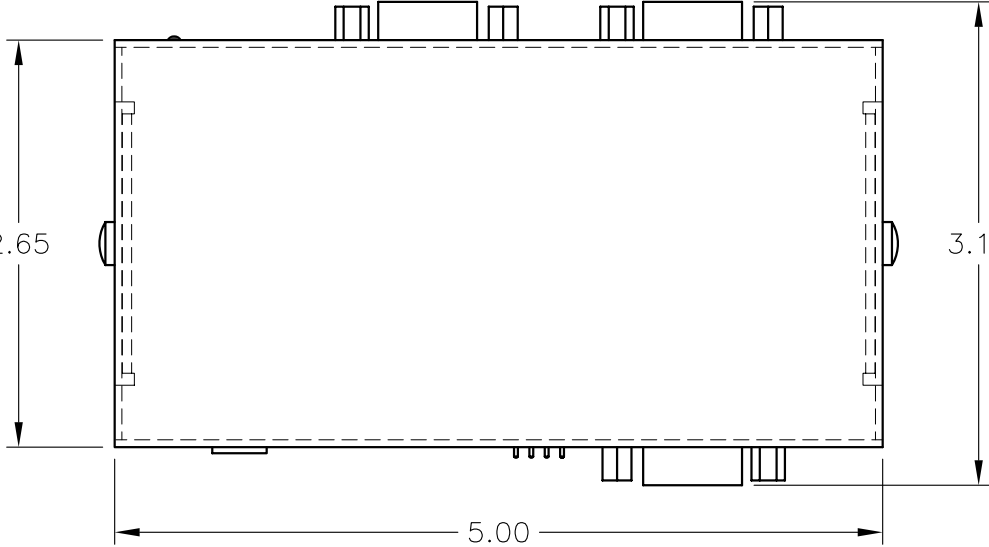

(2) SUPPLIED MOUNTING BRACKET

FSR <i>INC.</i> 244 BERGEN BLVD. W. PATERSON, NJ 07424 TEL. (973) 785-4347 FAX (973) 785-3318	TITLE: COMPUTER VIDEO DISTRIBUTION AMPLIFIER CDA-2EQ		
	DRAWN BY: JRE	DATE: 08/02/06	REV: -
	DWG#: CDA-2EQ	SCALE: 1:1.25	