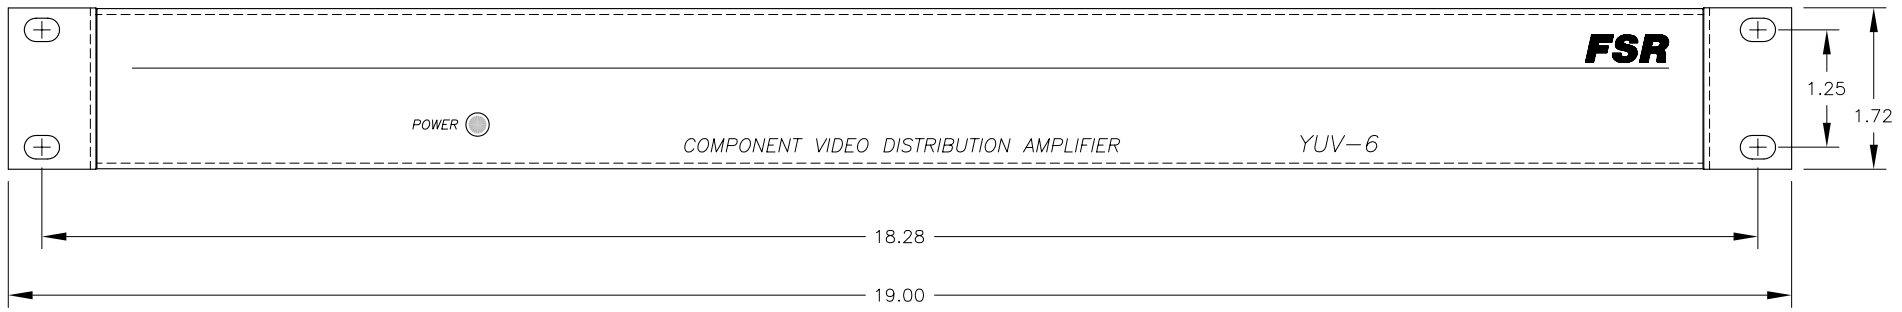

8 7 6 5 4 3 2 1

F  
E  
D  
C  
B  
A

DEPTH INSIDE RACK IS APPROXIMATELY 10.50"

<p><b>FSR</b> <i>inc.</i>          244 BERGEN BLVD.          W. PATERSON, NJ 07424          TEL. (973) 785-4347          FAX (973) 785-3318</p>	TITLE: COMPONENT VIDEO DISTRIBUTION AMPLIFIER YUV-6		
	DRAWN BY: JRE	DATE: 07/13/05	REV: -
	DWG#: YUV-6	SCALE: 1:1	