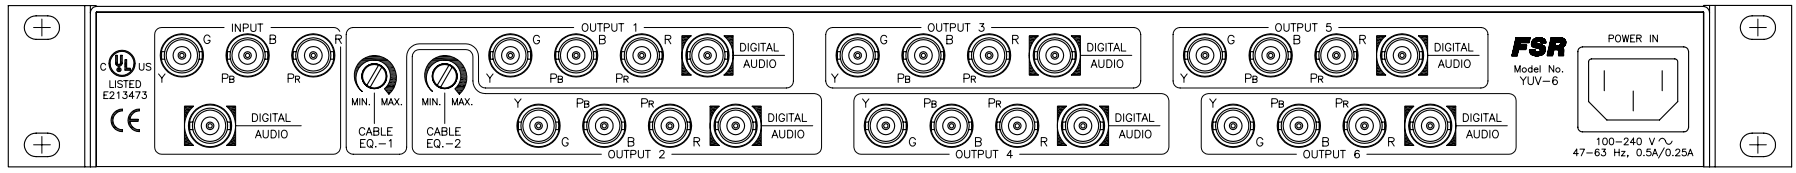

8 7 6 5 4 3 2 1

F  
E  
D  
C  
B  
A

DEPTH INSIDE RACK IS APPROXIMATELY 10.50"

<p><b>FSR</b> <i>inc.</i>          244 BERGEN BLVD.          W. PATERSON, NJ 07424          TEL. (973) 785-4347          FAX (973) 785-3318</p>	TITLE: COMPONENT VIDEO DISTRIBUTION AMPLIFIER YUV-6		
	DRAWN BY: JRE	DATE: 07/13/05	REV: -
	DWG#: YUV-6	SCALE: 1:1	