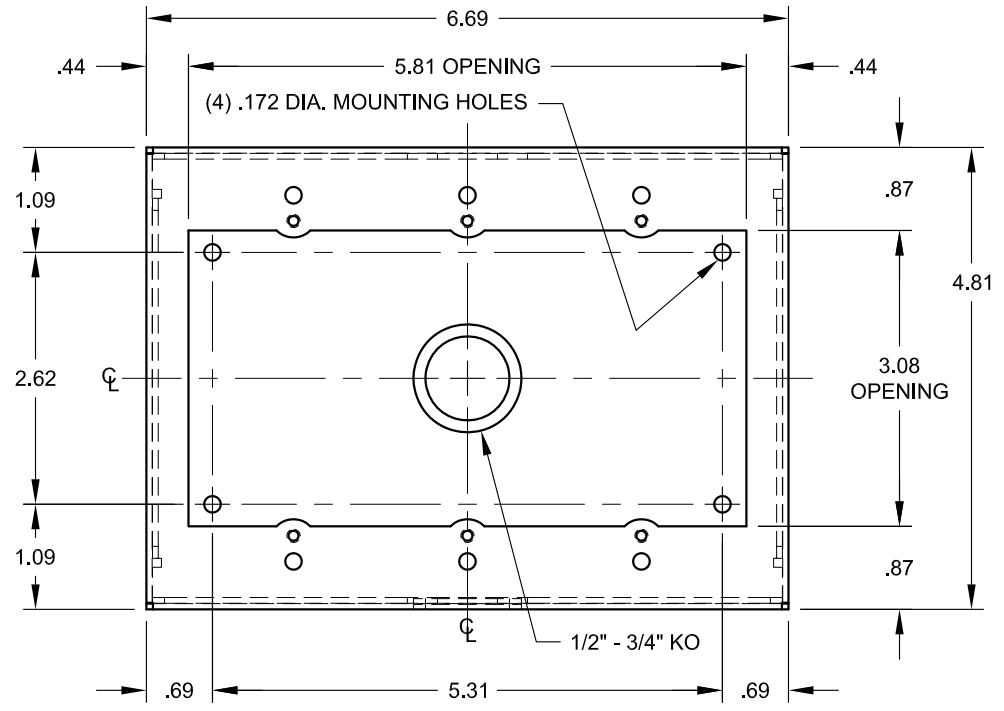

A

A

FSR inc.
244 BERGEN BLVD.
WOODLAND PARK, NJ 07424
TEL (973) 785-4347
FAX (973) 785-3318

TITLE:		
SMWB-3G		
DRAWN BY: JRE	DATE: 11/08/11	REV: -
DWG#: SMWB-3G	SCALE: -	

4 3 2 1