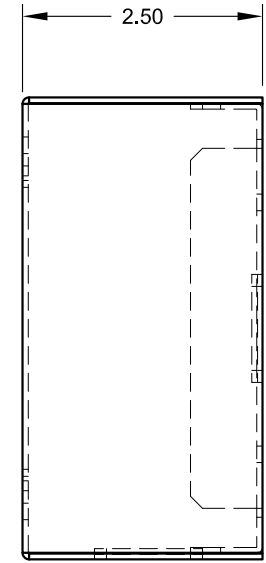

A

A

FSR inc.
244 BERGEN BLVD.
WOODLAND PARK, NJ 07424
TEL (973) 785-4347
FAX (973) 785-3318

TITLE:		
SMWB-3G		
DRAWN BY: JRE	DATE: 11/08/11	REV: -
DWG#: SMWB-3G	SCALE: -	

4 3 2 1