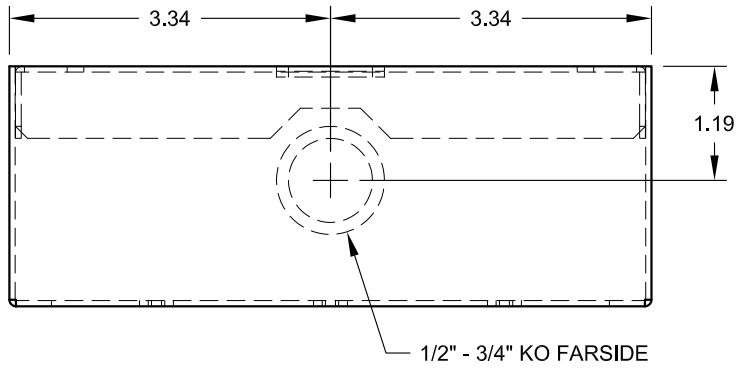

4 3 2 1

C

C

B

B

A

A

FSR inc.
244 BERGEN BLVD.
WOODLAND PARK, NJ 07424
TEL (973) 785-4347
FAX (973) 785-3318

TITLE:		
SMWB-3G		
DRAWN BY: JRE	DATE: 11/08/11	REV: -
DWG#: SMWB-3G	SCALE: -	

4 3 2 1