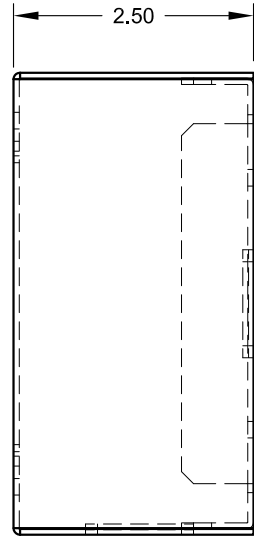

1/2" - 3/4" KO FAR SIDE

FSR inc.
 244 BERGEN BLVD.
 WOODLAND PARK, NJ 07424
 TEL. (973) 785-4347
 FAX (973) 785-3318

| | | |
|---------------|----------------|--------|
| TITLE: | | |
| SMWB-2G | | |
| DRAWN BY: JRE | DATE: 11/08/11 | REV: - |
| DWG#: SMWB-2G | SCALE: - | |