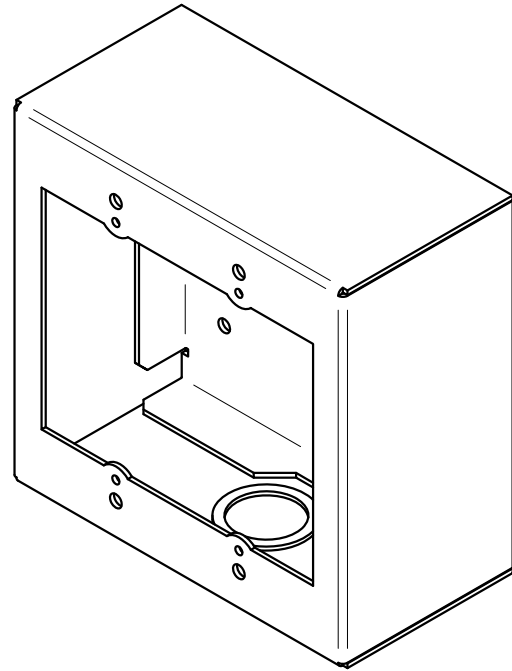

1/2" - 3/4" KO FAR SIDE

FSR inc.
 244 BERGEN BLVD.
 WOODLAND PARK, NJ 07424
 TEL. (973) 785-4347
 FAX (973) 785-3318

| | | |
|---------------|----------------|--------|
| TITLE: | | |
| SMWB-2G | | |
| DRAWN BY: JRE | DATE: 11/08/11 | REV: - |
| DWG#: SMWB-2G | SCALE: - | |