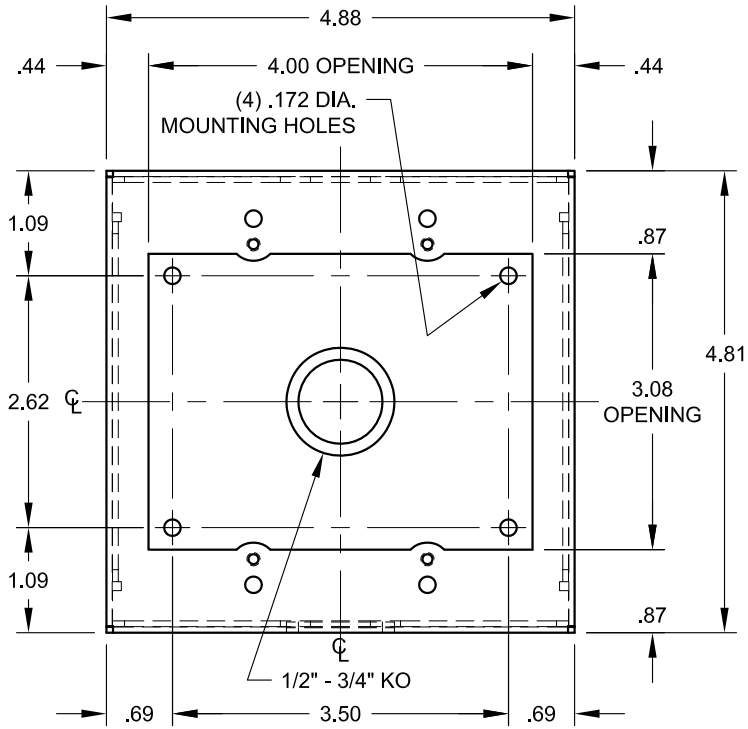

1/2" - 3/4" KO FAR SIDE

FSR inc.
 244 BERGEN BLVD.
 WOODLAND PARK, NJ 07424
 TEL. (973) 785-4347
 FAX (973) 785-3318

| | | |
|---------------|----------------|--------|
| TITLE: | | |
| SMWB-2G | | |
| DRAWN BY: JRE | DATE: 11/08/11 | REV: - |
| DWG#: SMWB-2G | SCALE: - | |