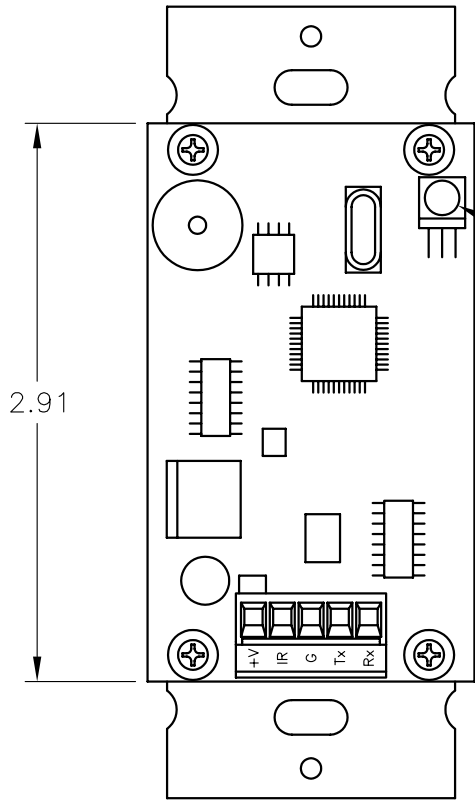

4 3 2 1

C B A

C B A

INFRARED LEARNER

FSR inc.
244 BERGEN BLVD.
W. PATERSON, NJ 07424
TEL. (973) 785-4347
FAX (973) 785-3318

TITLE: RN-WPCS		
DRAWN BY: JRE	DATE: 07/12/06	REV: -
DWG#: RN-WPCS	PAGE: 1 OF 1	SCALE: 1:1

4 3 2 1