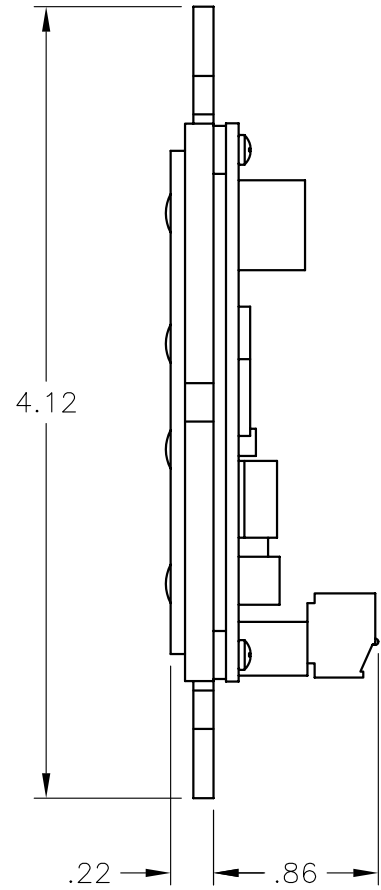

4 3 2 1

C B A

C B A

INFRARED LEARNER

FSR inc.
244 BERGEN BLVD.
W. PATERSON, NJ 07424
TEL. (973) 785-4347
FAX (973) 785-3318

TITLE: RN-WPCS		
DRAWN BY: JRE	DATE: 07/12/06	REV: -
DWG#: RN-WPCS	PAGE: 1 OF 1	SCALE: 1:1

4 3 2 1