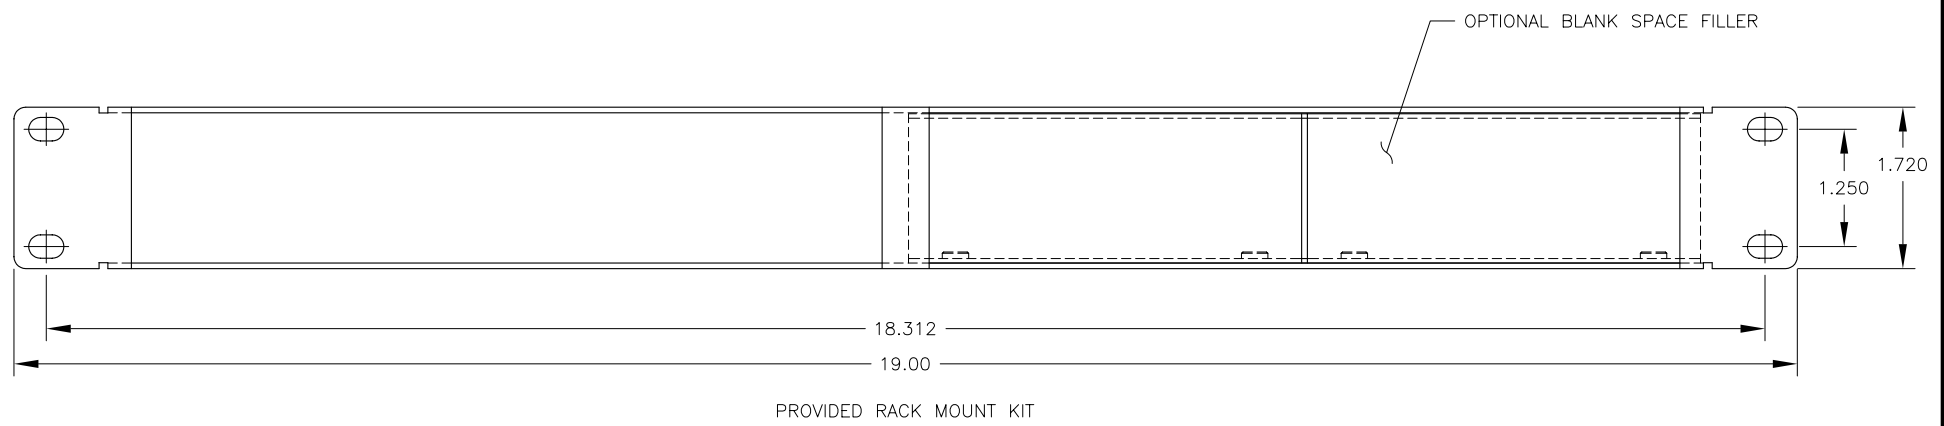

8 7 6 5 4 3 2 1

F
E
D
C
B
A

FSR <i>INC.</i> 244 BERGEN BLVD. W. PATERSON, NJ 07424 TEL. (973) 785-4347 FAX (973) 785-3318	TITLE: AUDIO SUMMING AMPLIFIER ASA-4		
	DRAWN BY: JRE	DATE: 10/22/07	REV: 01
	DWG#: ASA-4	SCALE: 1:1	