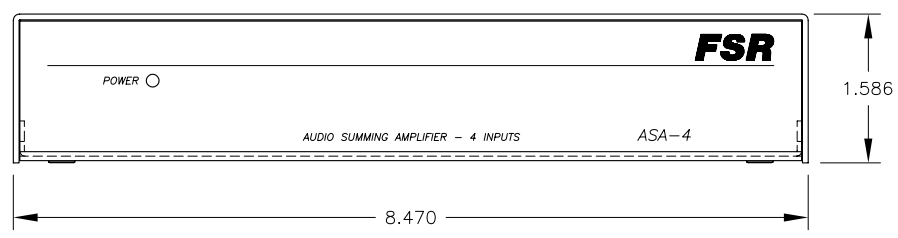

8 7 6 5 4 3 2 1

F
E
D
C
B
A

FSR <i>INC.</i> 244 BERGEN BLVD. W. PATERSON, NJ 07424 TEL. (973) 785-4347 FAX (973) 785-3318	TITLE: AUDIO SUMMING AMPLIFIER ASA-4		
	DRAWN BY: JRE	DATE: 10/22/07	REV: 01
	DWG#: ASA-4	SCALE: 1:1	