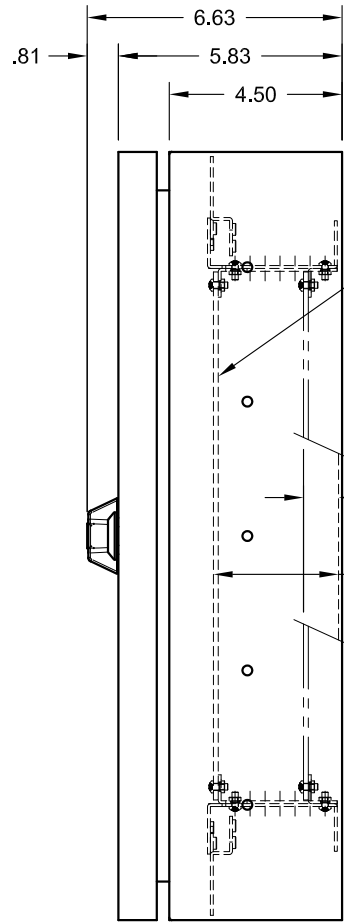

DOOR NOT SHOWN ON FRONT VIEW

FSR inc. <small>244 BERGEN BLVD. WOODLAND PARK, NJ 07424 TEL (973) 785-4347 FAX (973) 785-3318</small>	TITLE: OWB-X3-SM-PLT	
	DRAWN BY: JRE	DATE: 08/19/14
	DWG#: OWB-X3-SM-PLT	SCALE: 1:5