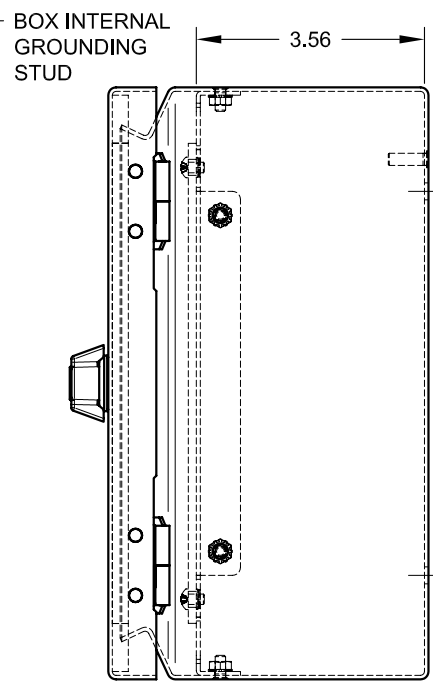

(4) .27 DIA MOUNTING HOLES  
DOOR NOT SHOWN  
2 GANG PLATE SHOWN  
3 GANG OPENING SHOWN IN PHANTOM

MOUNTING PLATE POSITION 1

MOUNTING PLATE POSITION 2

**FSR inc.**  
244 BERGEN BLVD.  
WOODLAND PARK, NJ 07424  
TEL: (973) 785-4317  
FAX: (973) 785-3318

TITLE: OWB-CP1		
DRAWN BY: JRE	DATE: 02/20/09	REV: -
DWG#: OWB-CP1	SCALE: 1:3	