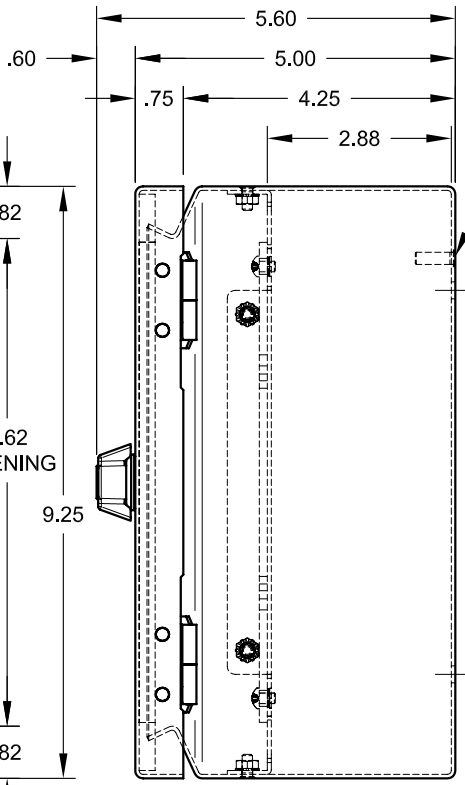

(4) .27 DIA MOUNTING HOLES  
DOOR NOT SHOWN  
2 GANG PLATE SHOWN  
3 GANG OPENING SHOWN IN PHANTOM

MOUNTING PLATE POSITION 1

MOUNTING PLATE POSITION 2

**FSR inc.**  
244 BERGEN BLVD.  
WOODLAND PARK, NJ 07424  
TEL: (973) 785-4317  
FAX: (973) 785-3318

TITLE: OWB-CP1		
DRAWN BY: JRE	DATE: 02/20/09	REV: -
DWG#: OWB-CP1	SCALE: 1:3	