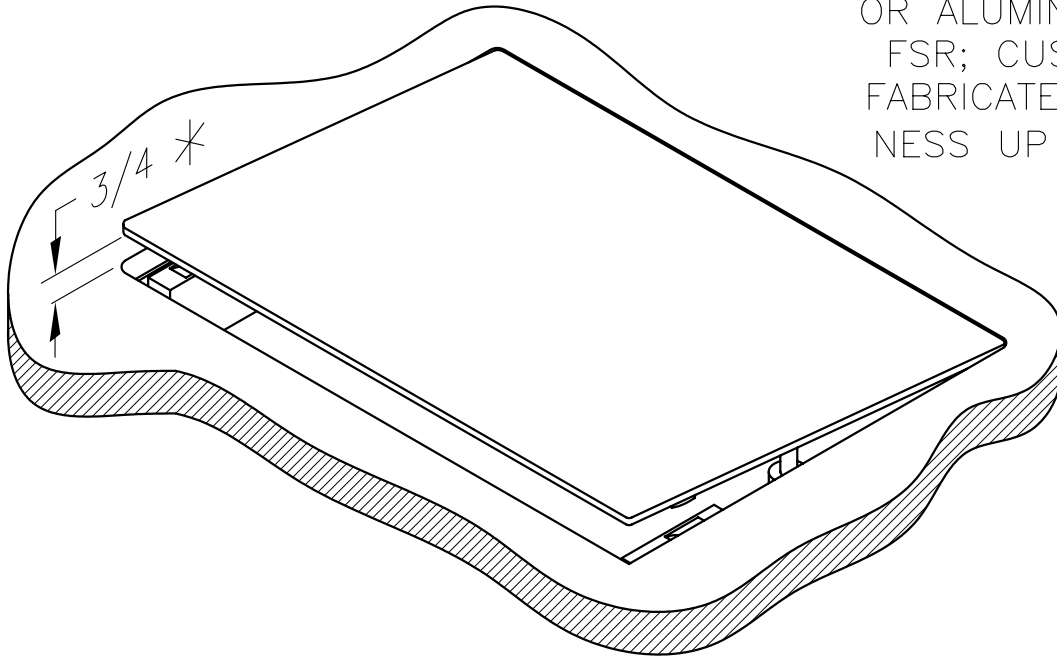

LID OPTIONS

SOLID TOP LID:
 1/8"–THICK BRASS
 OR ALUMINUM FROM
 FSR; CUSTOMER–
 FABRICATED THICK–
 NESS UP TO 3/4"

*LID POSITION AT SPRING–LIFT–
 SET HEIGHT FOR CABLE EXIT.

LID WITH CABLE
 EXIT DOOR:
 1/8"–THICK BRASS
 OR ALUMINUM FROM
 FSR; CUSTOMER–
 FABRICATED THICK–
 NESS UP TO 3/4"