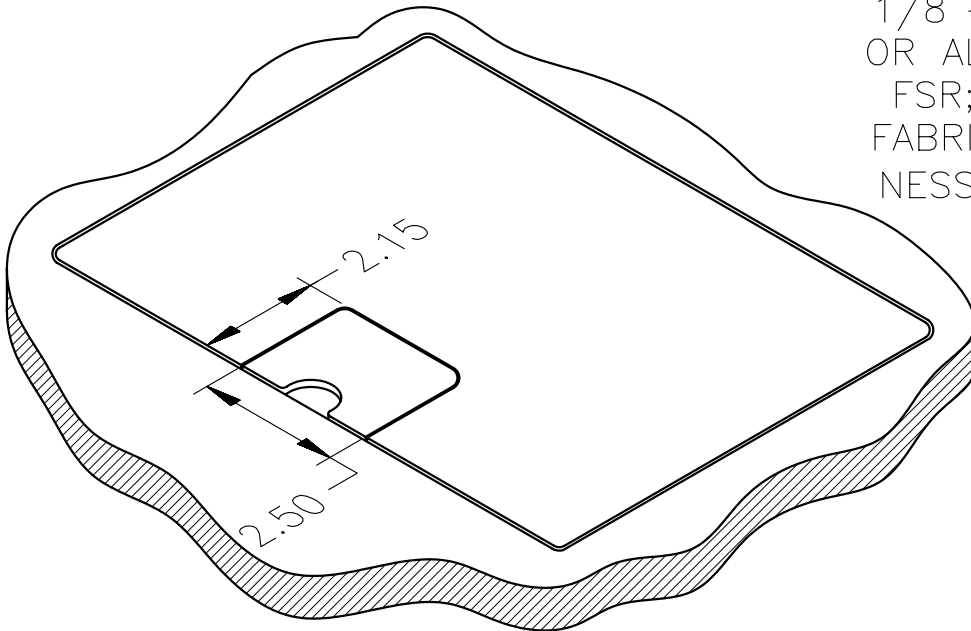

LID OPTIONS

SOLID TOP LID:
 1/8"–THICK BRASS
 OR ALUMINUM FROM
 FSR; CUSTOMER–
 FABRICATED THICK–
 NESS UP TO 3/4"

*LID POSITION AT SPRING–LIFT–
 SET HEIGHT FOR CABLE EXIT.

LID WITH CABLE
 EXIT DOOR:
 1/8"–THICK BRASS
 OR ALUMINUM FROM
 FSR; CUSTOMER–
 FABRICATED THICK–
 NESS UP TO 3/4"