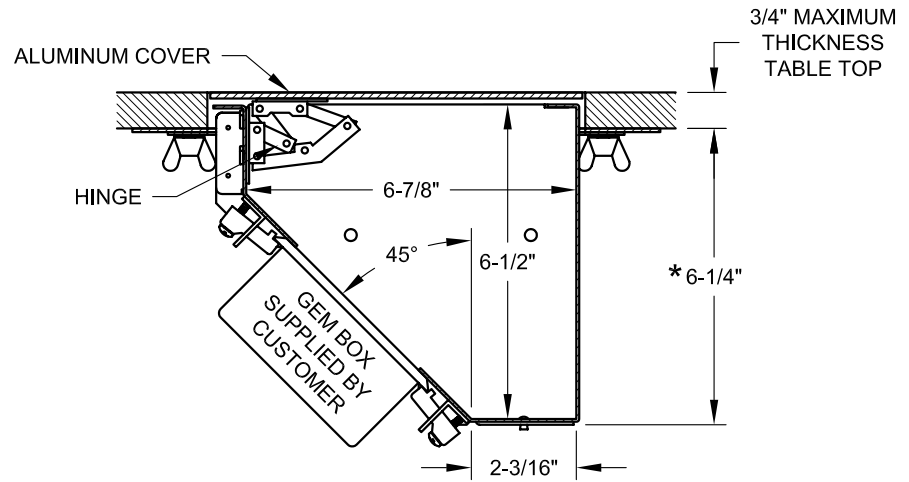

LID (WITH CABLE EXIT DOOR)
SHOWN IN PHANTOM

11-7/8"

NOTES:

- 1 ALL DIMENSIONS ARE APPROXIMATE AND USED FOR REFERENCE ONLY.
- 2 * - THESE DIMENSIONS ARE BASED ON A TABLE SURFACE THICKNESS OF 3/4".

INSTALLATION WITH ALUMINUM COVER