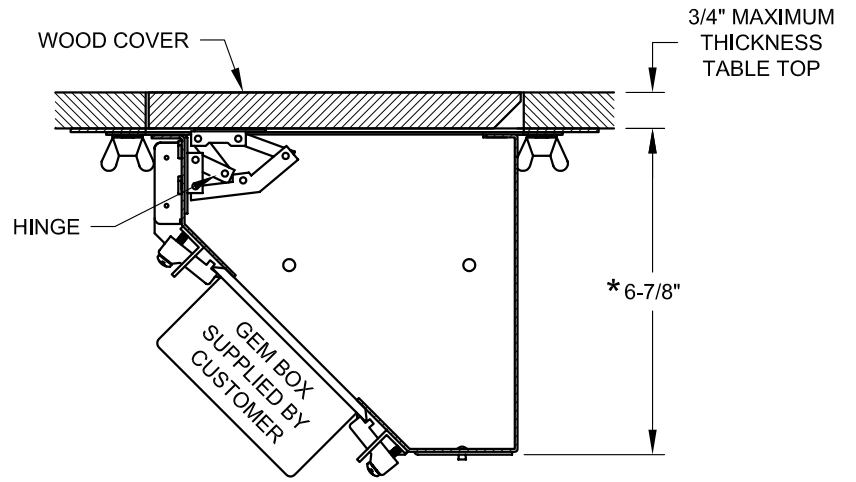

LID (WITH CABLE EXIT DOOR)
SHOWN IN PHANTOM

11-7/8"

NOTES:

- 1 ALL DIMENSIONS ARE APPROXIMATE AND USED FOR REFERENCE ONLY.
- 2 * - THESE DIMENSIONS ARE BASED ON A TABLE SURFACE THICKNESS OF 3/4".

INSTALLATION WITH ALUMINUM COVER