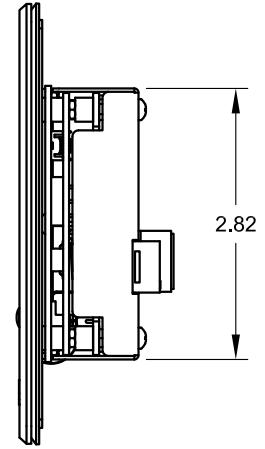

FRONT SNAP-ON PANEL REMOVED

FSR inc.
244 BERGEN BLVD.
WOODLAND PARK, NJ 07424
TEL. (973) 785-4347
FAX (973) 785-3318

TITLE: FLEX-LT150		
DRAWN BY: JRE	DATE: 10/12/12	REV: -
DWG#: FLEX-LT150	PAGE: 1 OF 1	SCALE: -