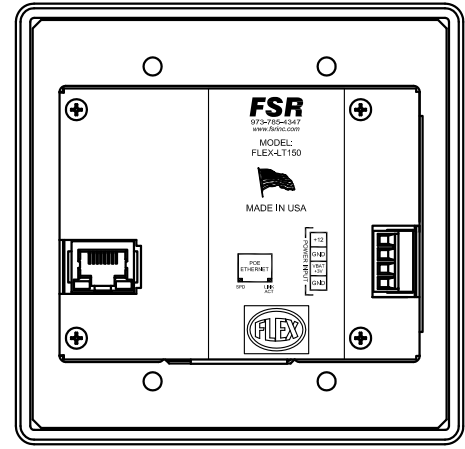

FRONT SNAP-ON PANEL REMOVED

FSR inc.
244 BERGEN BLVD.
WOODLAND PARK, NJ 07424
TEL. (973) 785-4347
FAX (973) 785-3318

TITLE: FLEX-LT150		
DRAWN BY: JRE	DATE: 10/12/12	REV: -
DWG#: FLEX-LT150	PAGE: 1 OF 1	SCALE: -