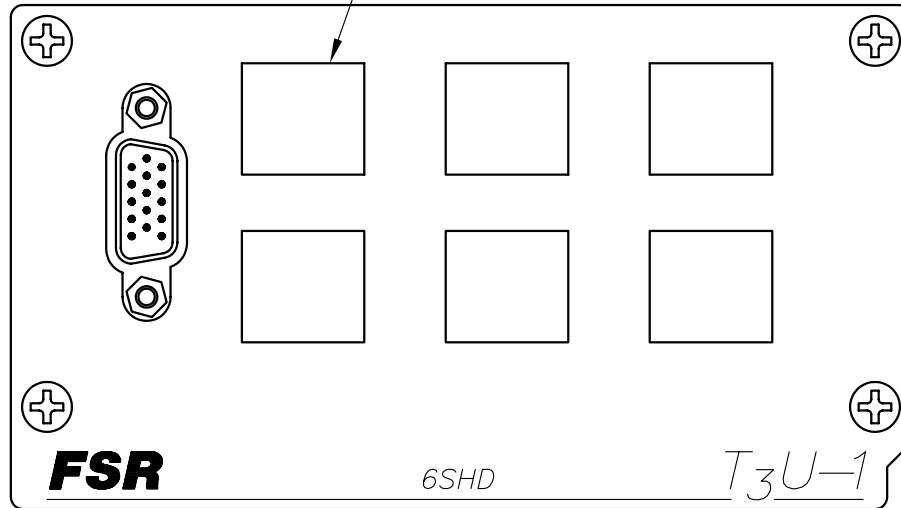

4

3

2

1

C

C

FSR BLACK SNAP-IN CONNECTORS
SIX (6) PLACES

B

TITLE: INSERT - 1 HD-15 PASS THRU W/6 SNAP-IN HOLES		
DRAWN BY: JRE	DATE: 07/25/06	REV: -
DWG#: T3U-1-6SHD	SCALE: 1:1	