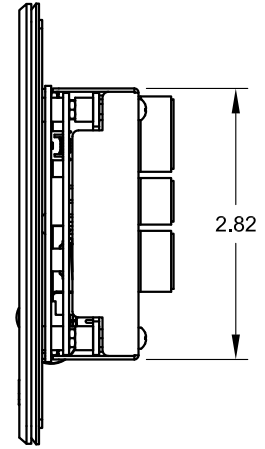

FRONT SNAP-ON PANEL REMOVED

<b>FSR inc.</b> 244 BERGEN BLVD. WOODLAND PARK, NJ 07424 TEL. (973) 785-4347 FAX (973) 785-3318	TITLE: FLEX-LT100		
	DRAWN BY: JRE	DATE: 05/22/15	REV: 02
DWG#: FLEX-LT100		PAGE: 1 OF 1	SCALE: -