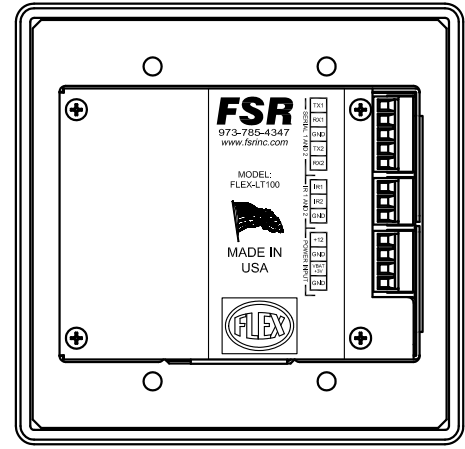

FRONT SNAP-ON PANEL REMOVED

<b>FSR inc.</b> 244 BERGEN BLVD. WOODLAND PARK, NJ 07424 TEL. (973) 785-4347 FAX (973) 785-3318	TITLE: FLEX-LT100		
	DRAWN BY: JRE	DATE: 05/22/15	REV: 02
DWG#: FLEX-LT100		PAGE: 1 OF 1	SCALE: -