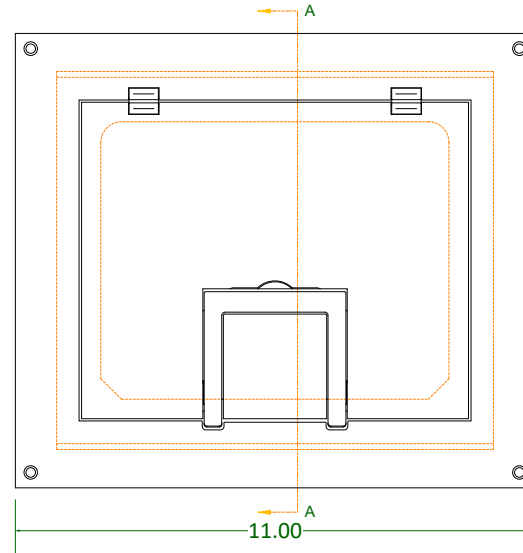

HATCH-600P-B75 Hatch with 3/4" High Solid Brass Trim
HATCH-600P-S75 Hatch with 3/4" High Solid Aluminum Trim

HATCH-500P-B75 Hatch with 3/4" High Solid Brass Trim
HATCH-500P-S75 Hatch with 3/4" High Solid Aluminum Trim

SECTION A-A

HATCH-600P-SLD-ALM Hatch with Solid Alum Surface
HATCH-600P-SLD-BLK Hatch with Black Powder Alum Surface

HATCH-500P-SLD-ALM Hatch with Solid Alum Surface
HATCH-500P-SLD-BLK Hatch with Black Powder Alum Surface