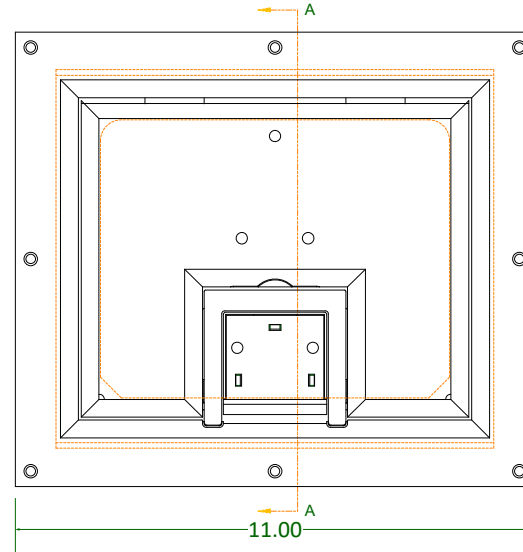

HATCH-600P-B75 Hatch with 3/4" High Solid Brass Trim
HATCH-600P-S75 Hatch with 3/4" High Solid Aluminum Trim

HATCH-500P-B75 Hatch with 3/4" High Solid Brass Trim
HATCH-500P-S75 Hatch with 3/4" High Solid Aluminum Trim

SECTION A-A

HATCH-600P-SLD-ALM Hatch with Solid Alum Surface
HATCH-600P-SLD-BLK Hatch with Black Powder Alum Surface

HATCH-500P-SLD-ALM Hatch with Solid Alum Surface
HATCH-500P-SLD-BLK Hatch with Black Powder Alum Surface