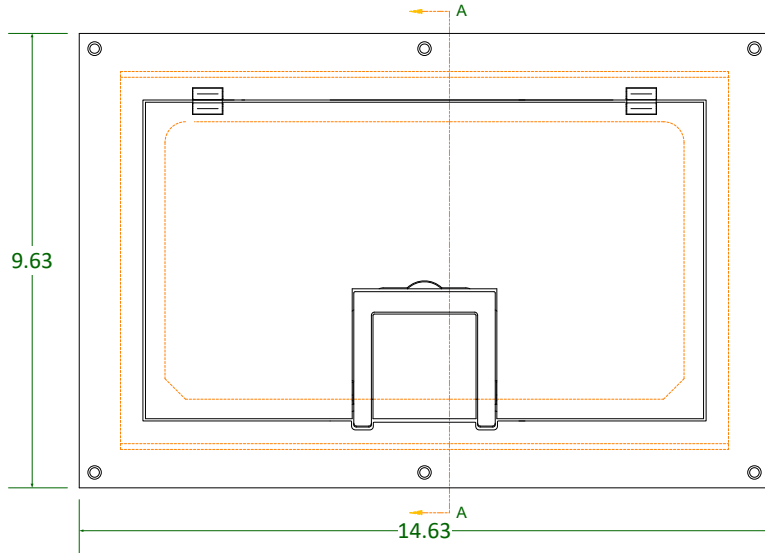

HATCH-600P-B75 Hatch with 3/4" High Solid Brass Trim
HATCH-600P-S75 Hatch with 3/4" High Solid Aluminum Trim

HATCH-500P-B75 Hatch with 3/4" High Solid Brass Trim
HATCH-500P-S75 Hatch with 3/4" High Solid Aluminum Trim

SECTION A-A

HATCH-600P-SLD-ALM Hatch with Solid Alum Surface
HATCH-600P-SLD-BLK Hatch with Black Powder Alum Surface

HATCH-500P-SLD-ALM Hatch with Solid Alum Surface
HATCH-500P-SLD-BLK Hatch with Black Powder Alum Surface