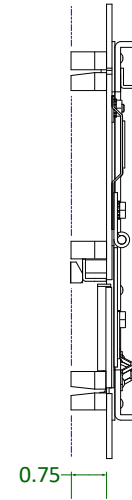

HATCH-600P-B75 Hatch with 3/4" High Solid Brass Trim
HATCH-600P-S75 Hatch with 3/4" High Solid Aluminum Trim

HATCH-500P-B75 Hatch with 3/4" High Solid Brass Trim
HATCH-500P-S75 Hatch with 3/4" High Solid Aluminum Trim

SECTION A-A

HATCH-600P-SLD-ALM Hatch with Solid Alum Surface
HATCH-600P-SLD-BLK Hatch with Black Powder Alum Surface

HATCH-500P-SLD-ALM Hatch with Solid Alum Surface
HATCH-500P-SLD-BLK Hatch with Black Powder Alum Surface