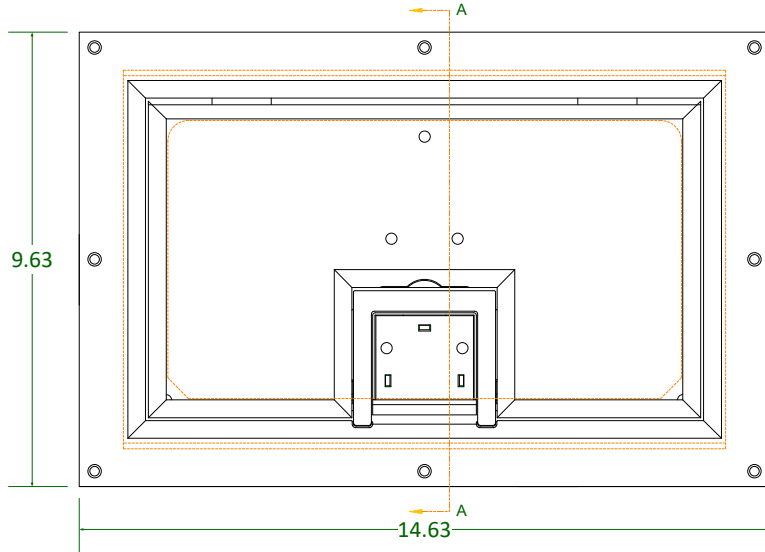

HATCH-600P-B75 Hatch with 3/4" High Solid Brass Trim
HATCH-600P-S75 Hatch with 3/4" High Solid Aluminum Trim

HATCH-500P-B75 Hatch with 3/4" High Solid Brass Trim
HATCH-500P-S75 Hatch with 3/4" High Solid Aluminum Trim

SECTION A-A

HATCH-600P-SLD-ALM Hatch with Solid Alum Surface
HATCH-600P-SLD-BLK Hatch with Black Powder Alum Surface

HATCH-500P-SLD-ALM Hatch with Solid Alum Surface
HATCH-500P-SLD-BLK Hatch with Black Powder Alum Surface