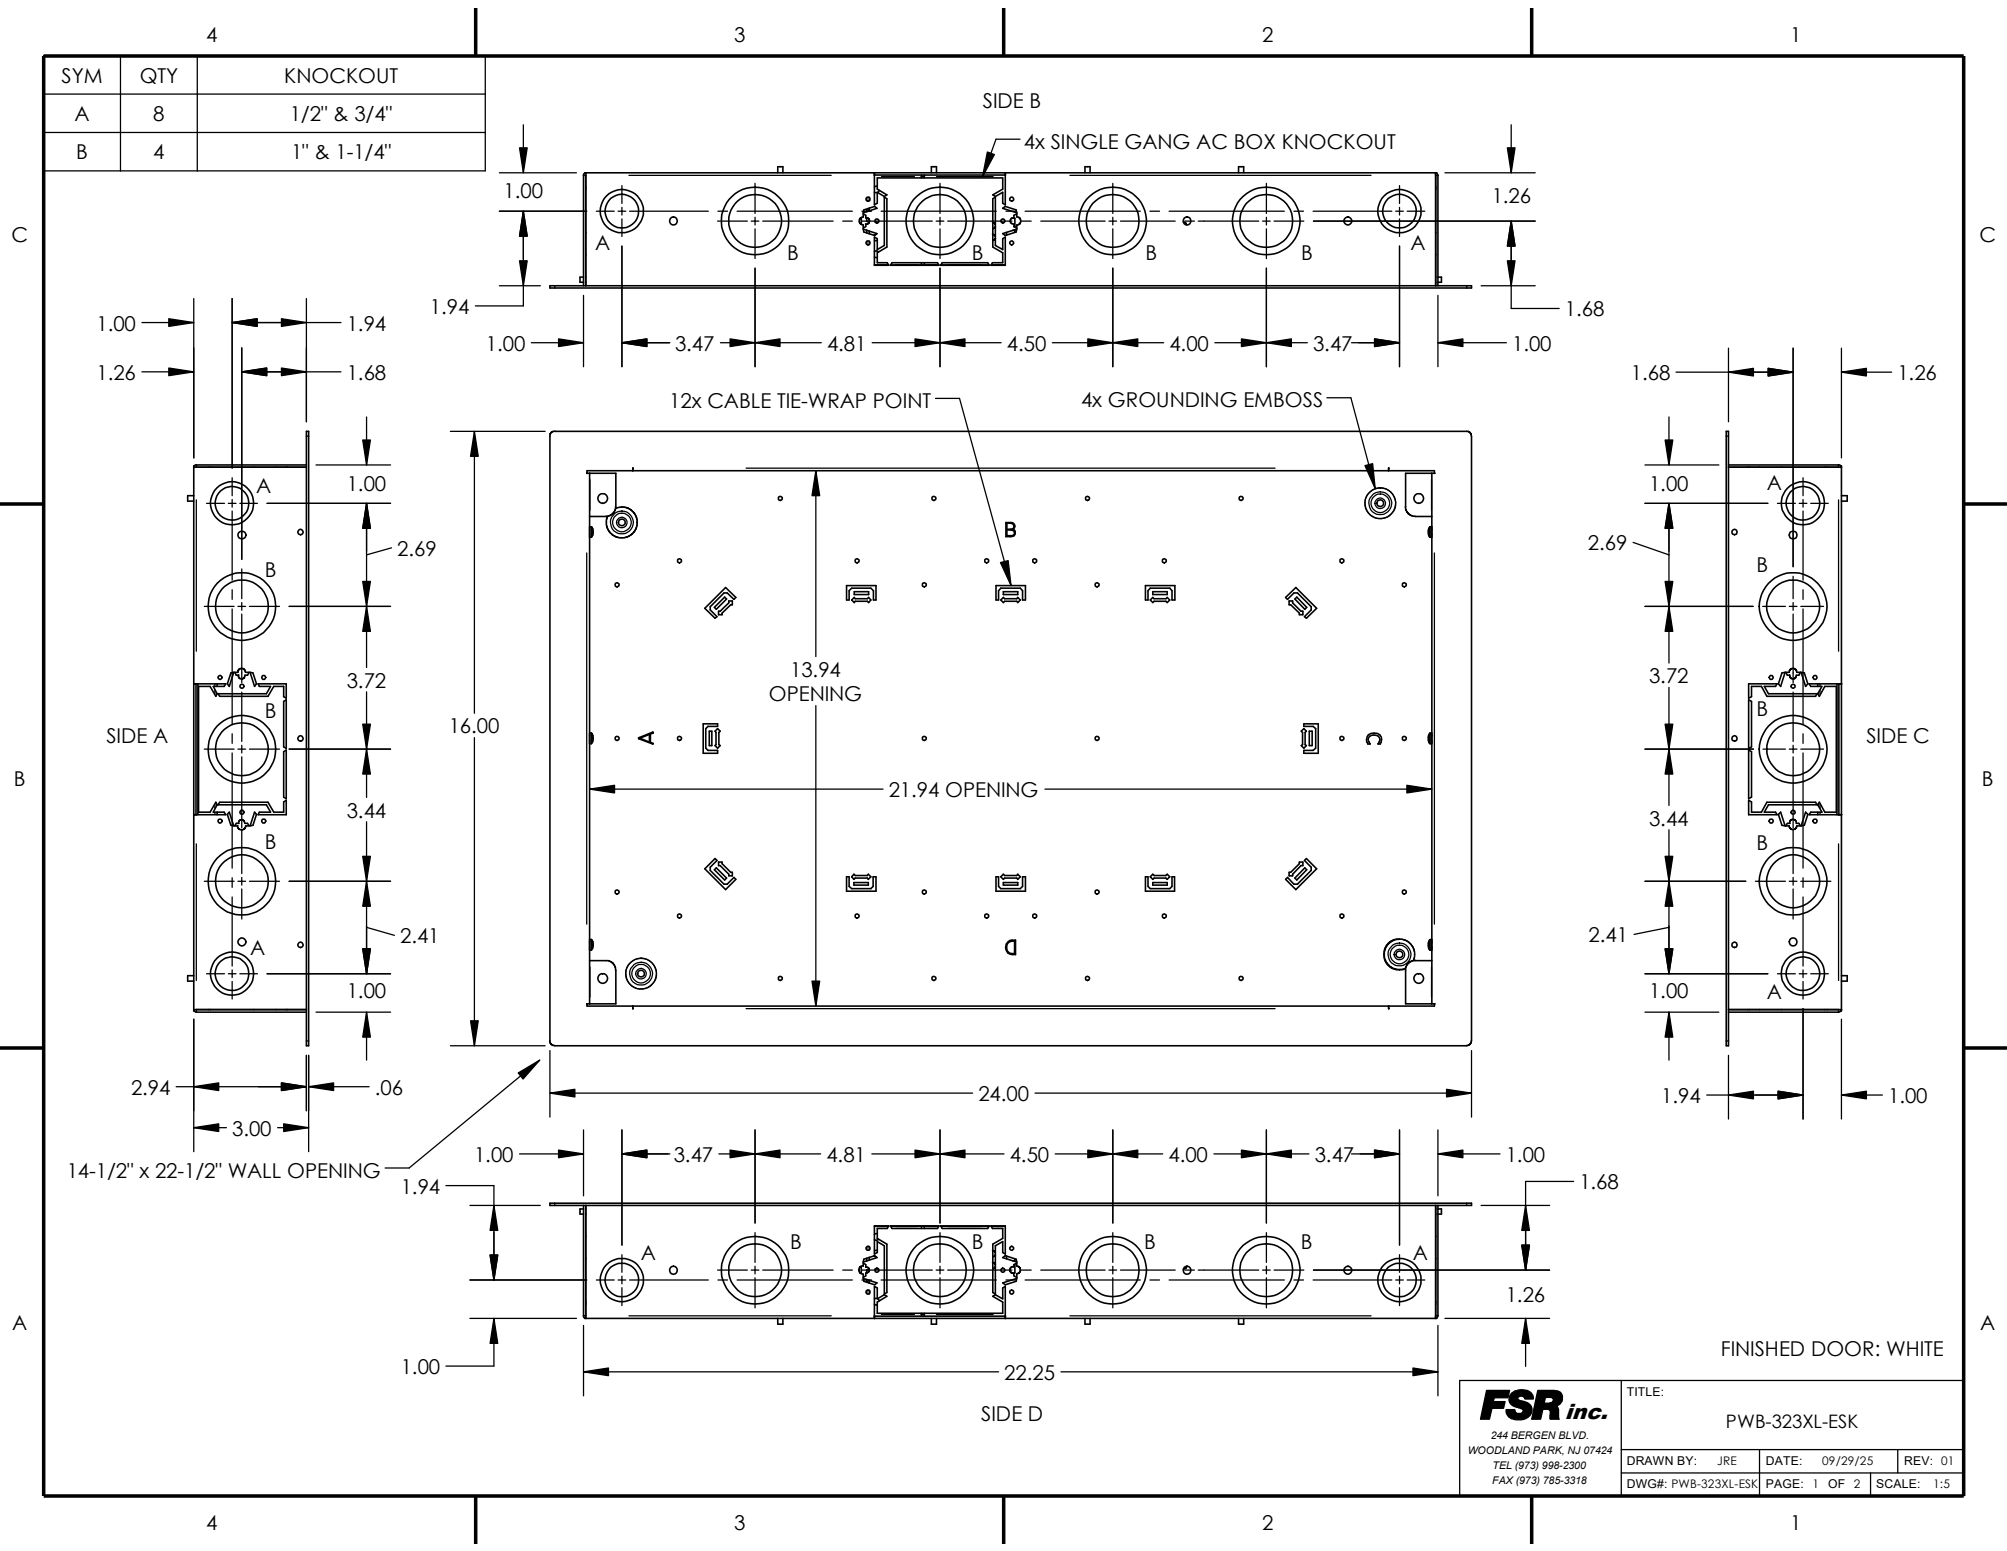

SYM	QTY	KNOCKOUT
A	8	1/2" & 3/4"
B	4	1" & 1-1/4"

FSR inc.
 244 BERGEN BLVD.
 WOODLAND PARK, NJ 07424
 TEL (973) 998-2300
 FAX (973) 785-3318

TITLE: PWB-323XL-ESK		
DRAWN BY: JRE	DATE: 09/29/25	REV: 01
DWG#: PWB-323XL-ESK	PAGE: 1 OF 2	SCALE: 1:5

FINISHED DOOR: WHITE

DIMENSION FROM BACK OF SHELF FLANGE TO INTERIOR BACK OF BOX

4 POSITION BRACKET FOR EQUIPMENT SHELF

ALTERNATE SHELF POSITIONS SHOWN IN PHANTOM

FSR inc.
 244 BERGEN BLVD.
 WOODLAND PARK, NJ 07424
 TEL (973) 998-2300
 FAX (973) 785-3318

TITLE:			
PWB-323XL-ESK			
DRAWN BY:	JRE	DATE:	09/29/25
DWG#:	PWB-323XL-ESK	PAGE:	2 OF 2
SCALE:		1:4	

4

3

2

1