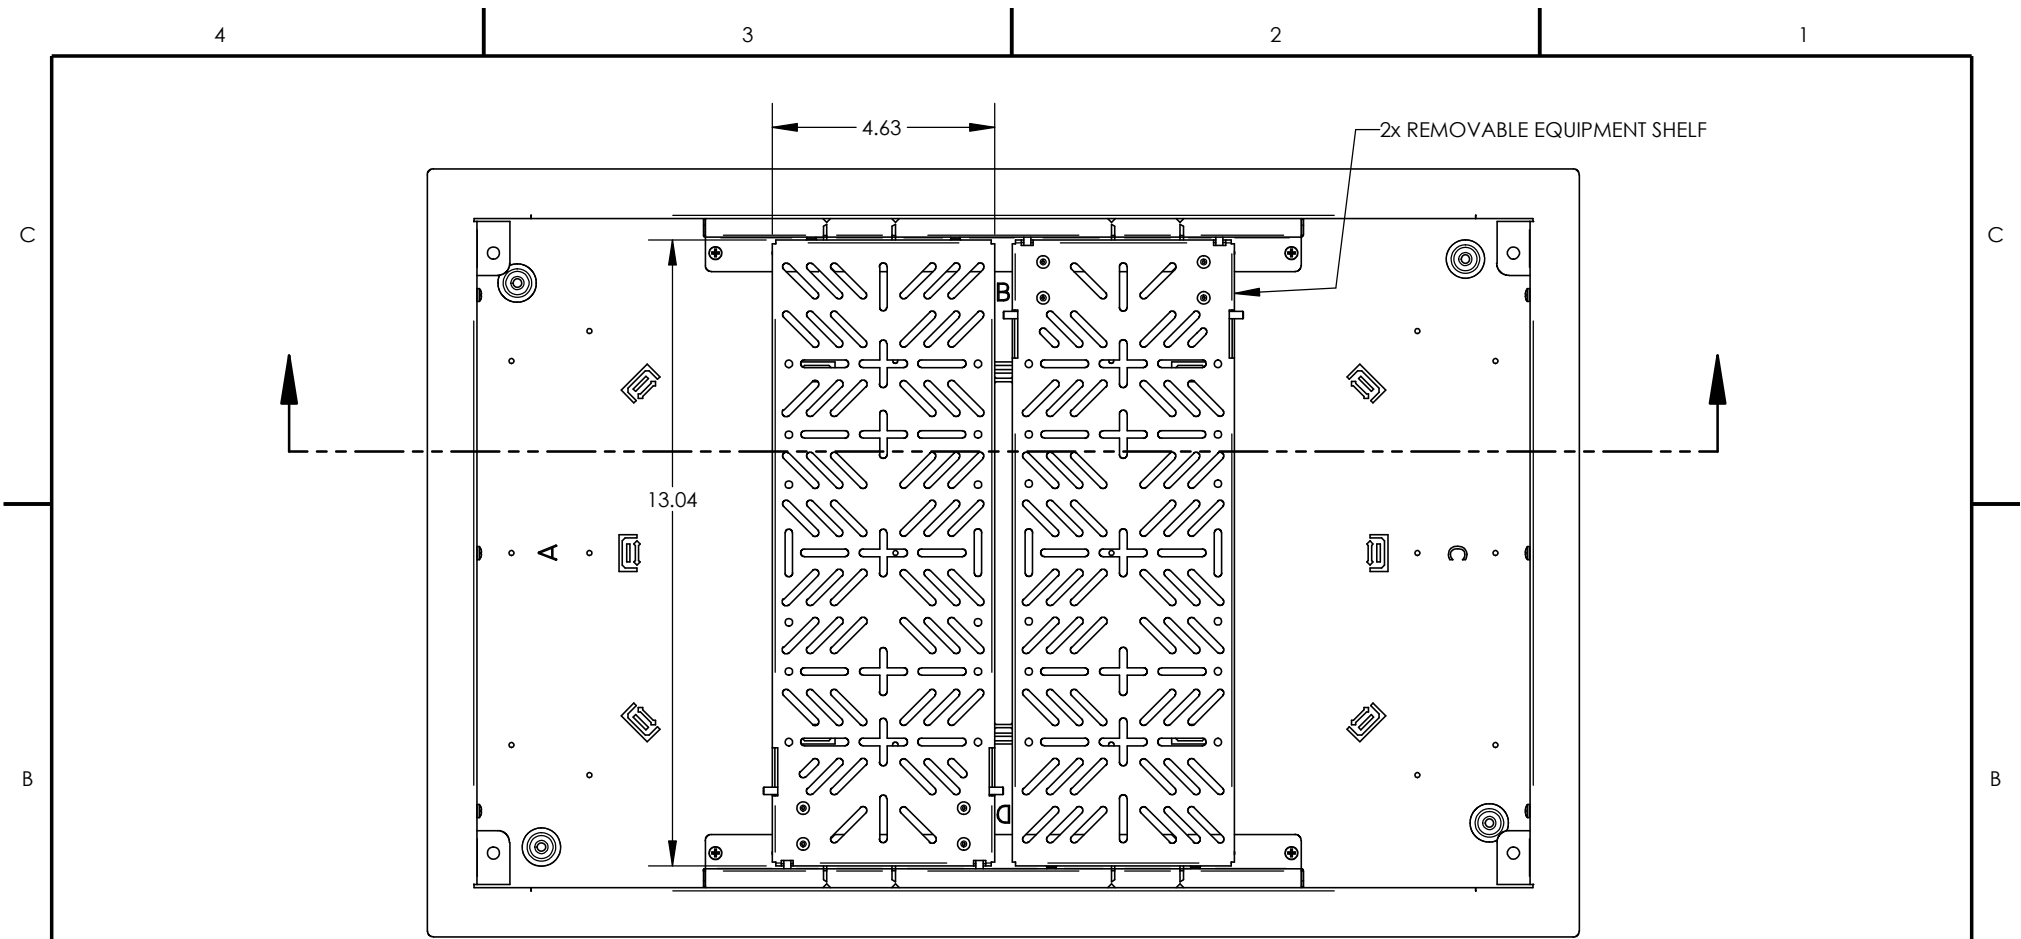

SYM	QTY	KNOCKOUT
A	8	1/2" & 3/4"
B	4	1" & 1-1/4"

FSR inc.
 244 BERGEN BLVD.
 WOODLAND PARK, NJ 07424
 TEL (973) 998-2300
 FAX (973) 785-3318

TITLE: PWB-323XL-ESK		
DRAWN BY: JRE	DATE: 09/29/25	REV: 01
DWG#: PWB-323XL-ESK	PAGE: 1 OF 2	SCALE: 1:5

FINISHED DOOR: WHITE

DIMENSION FROM BACK OF SHELF FLANGE TO INTERIOR BACK OF BOX

4 POSITION BRACKET FOR EQUIPMENT SHELF

ALTERNATE SHELF POSITIONS SHOWN IN PHANTOM

FSR inc.
 244 BERGEN BLVD.
 WOODLAND PARK, NJ 07424
 TEL (973) 998-2300
 FAX (973) 785-3318

TITLE:			
PWB-323XL-ESK			
DRAWN BY:	JRE	DATE:	09/29/25
DWG#:	PWB-323XL-ESK	PAGE:	2 OF 2
SCALE:		1:4	

4

3

2

1