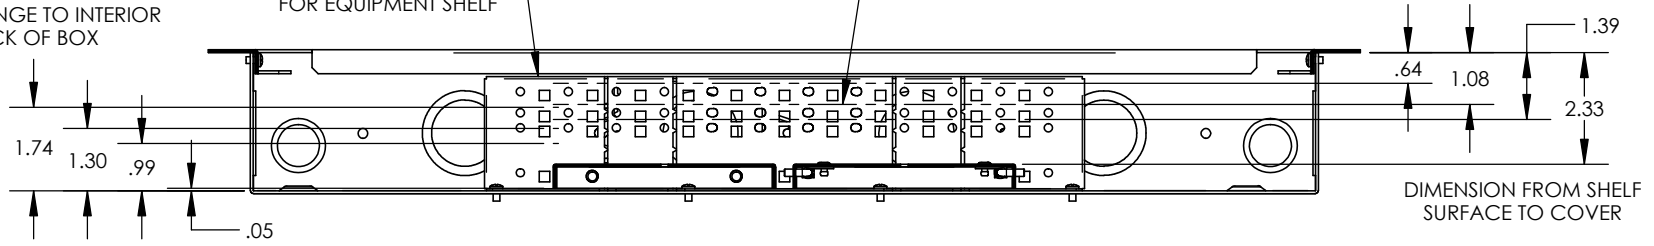

SYM	QTY	KNOCKOUT
A	8	1/2" & 3/4"
B	4	1" & 1-1/4"

FSR inc.
 244 BERGEN BLVD.
 WOODLAND PARK, NJ 07424
 TEL (973) 998-2300
 FAX (973) 785-3318

TITLE: PWB-323XL-ESK		
DRAWN BY: JRE	DATE: 09/29/25	REV: 01
DWG#: PWB-323XL-ESK	PAGE: 1 OF 2	SCALE: 1:5

FINISHED DOOR: WHITE

DIMENSION FROM BACK OF SHELF FLANGE TO INTERIOR BACK OF BOX

4 POSITION BRACKET FOR EQUIPMENT SHELF

ALTERNATE SHELF POSITIONS SHOWN IN PHANTOM

FSR inc.
 244 BERGEN BLVD.
 WOODLAND PARK, NJ 07424
 TEL (973) 998-2300
 FAX (973) 785-3318