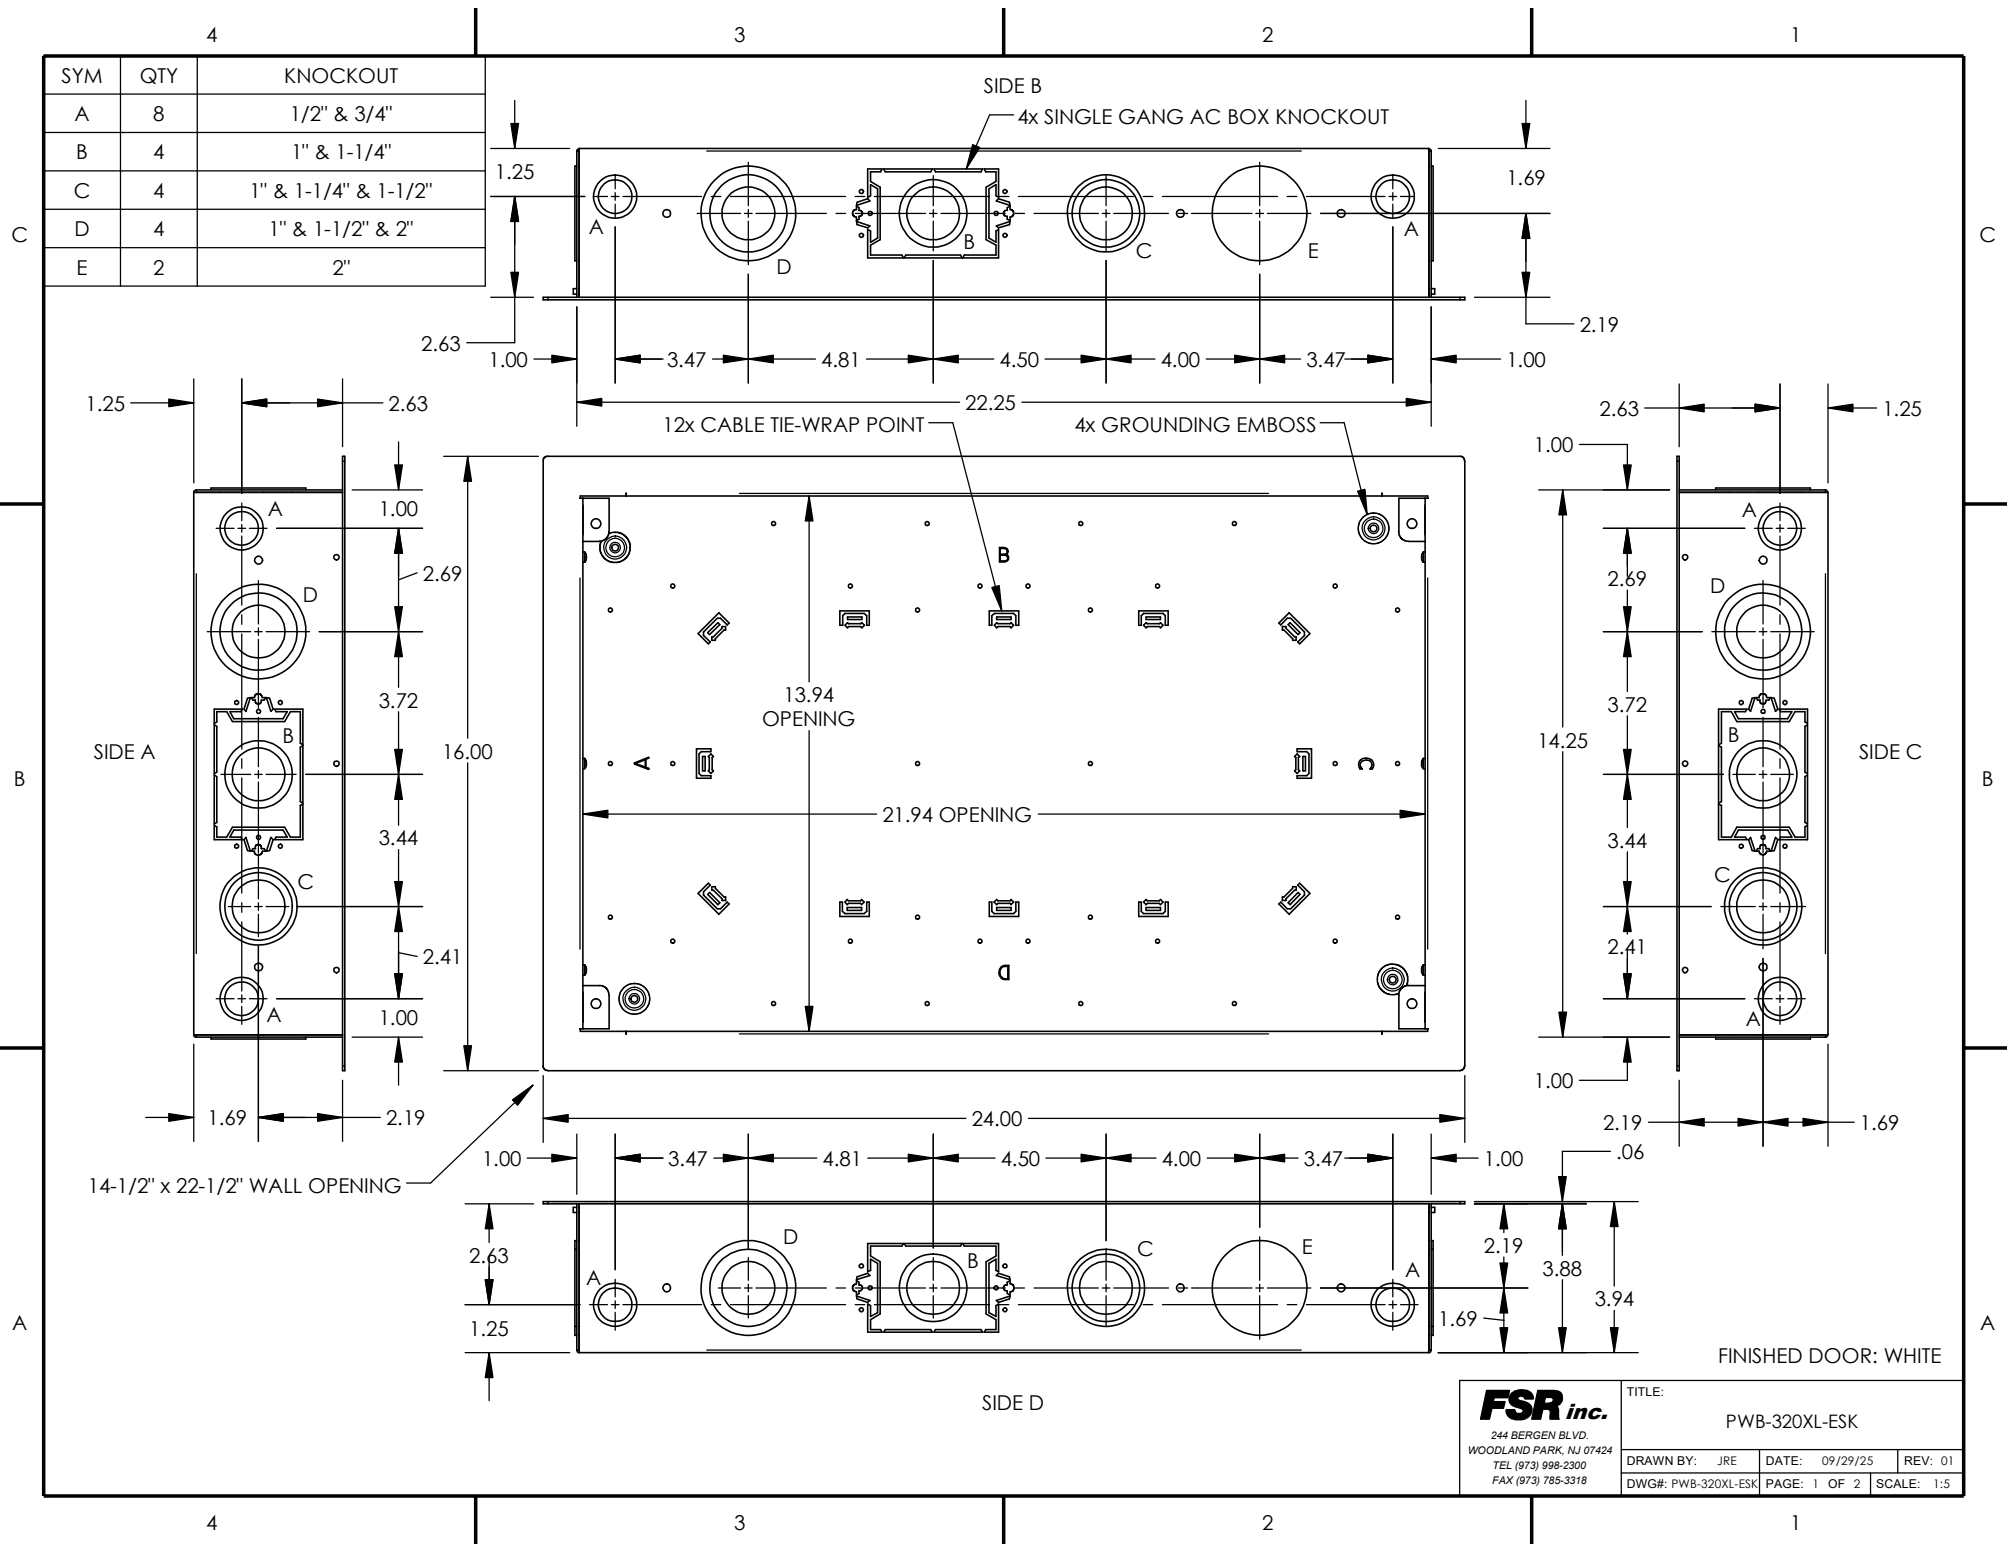

SYM	QTY	KNOCKOUT
A	8	1/2" & 3/4"
B	4	1" & 1-1/4"
C	4	1" & 1-1/4" & 1-1/2"
D	4	1" & 1-1/2" & 2"
E	2	2"

FSR inc.
 244 BERGEN BLVD.
 WOODLAND PARK, NJ 07424
 TEL (973) 998-2300
 FAX (973) 785-3318

TITLE: PWB-320XL-ESK		
DRAWN BY: JRE	DATE: 09/29/25	REV: 01
DWG#: PWB-320XL-ESK	PAGE: 1 OF 2	SCALE: 1:5

FINISHED DOOR: WHITE