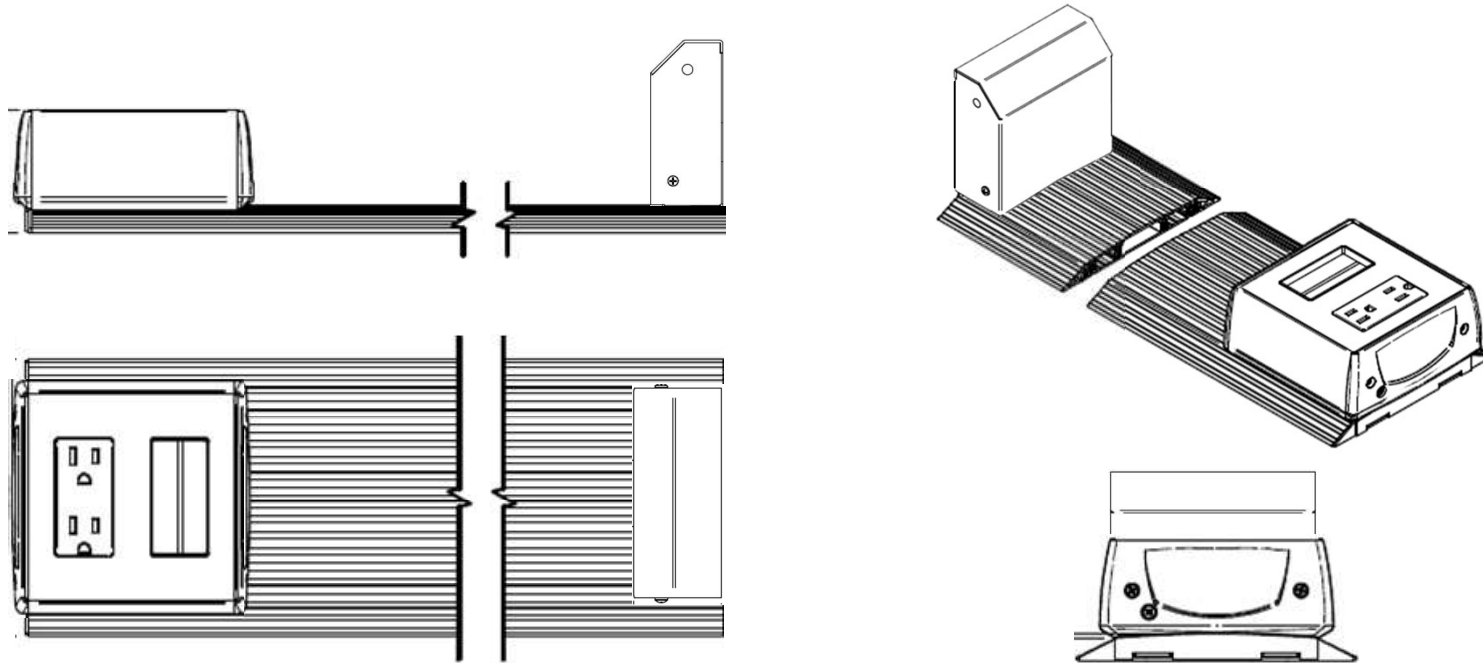

SW-QUIK 6, 9 or 12 FOOT BOXED SYSTEM

Assembled Views

Included Parts

Décor 15A
Receptacle

Décor
Brush Insert

SW-DB-1P1D
Device Box

SW-WF-LP
Wall In-Feed

SW-Raceway 6' Long with Cover Precut to Size

QUIK9 SW-Raceway 3' Long

QUIK12 SW-Raceway 2 x 3' Long