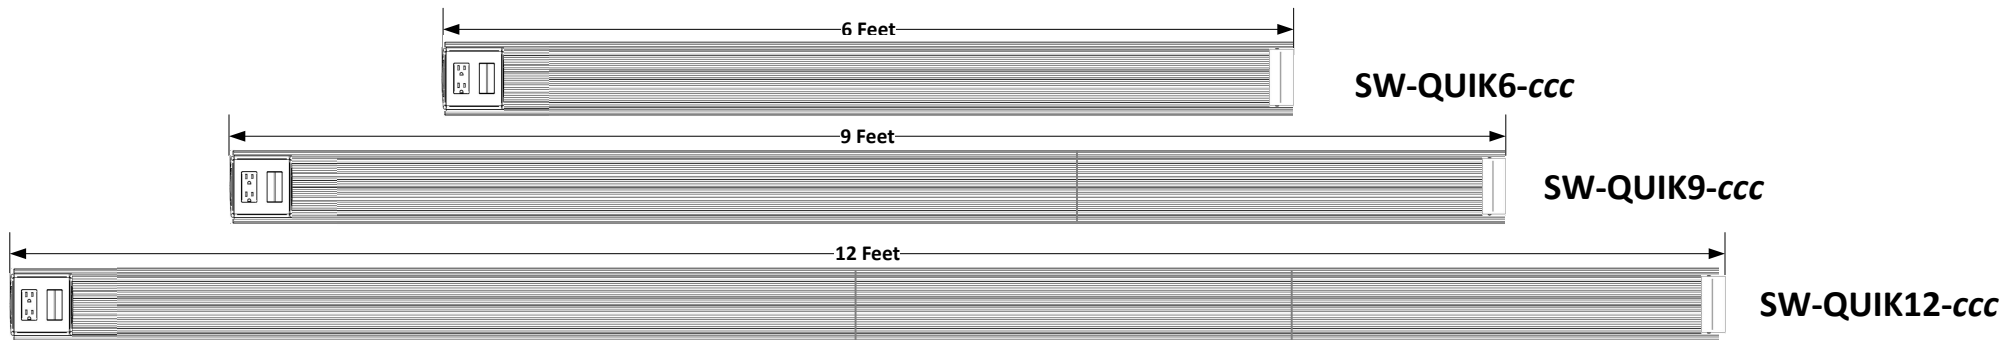

SW-QUIK 6, 9 or 12 FOOT BOXED SYSTEM

Assembled Views

Included Parts

Décor 15A
Receptacle

Décor
Brush Insert

SW-DB-1P1D
Device Box

SW-WF-LP
Wall In-Feed

SW-Raceway 6' Long with Cover Precut to Size

QUIK9 SW-Raceway 3' Long

QUIK12 SW-Raceway 2 x 3' Long