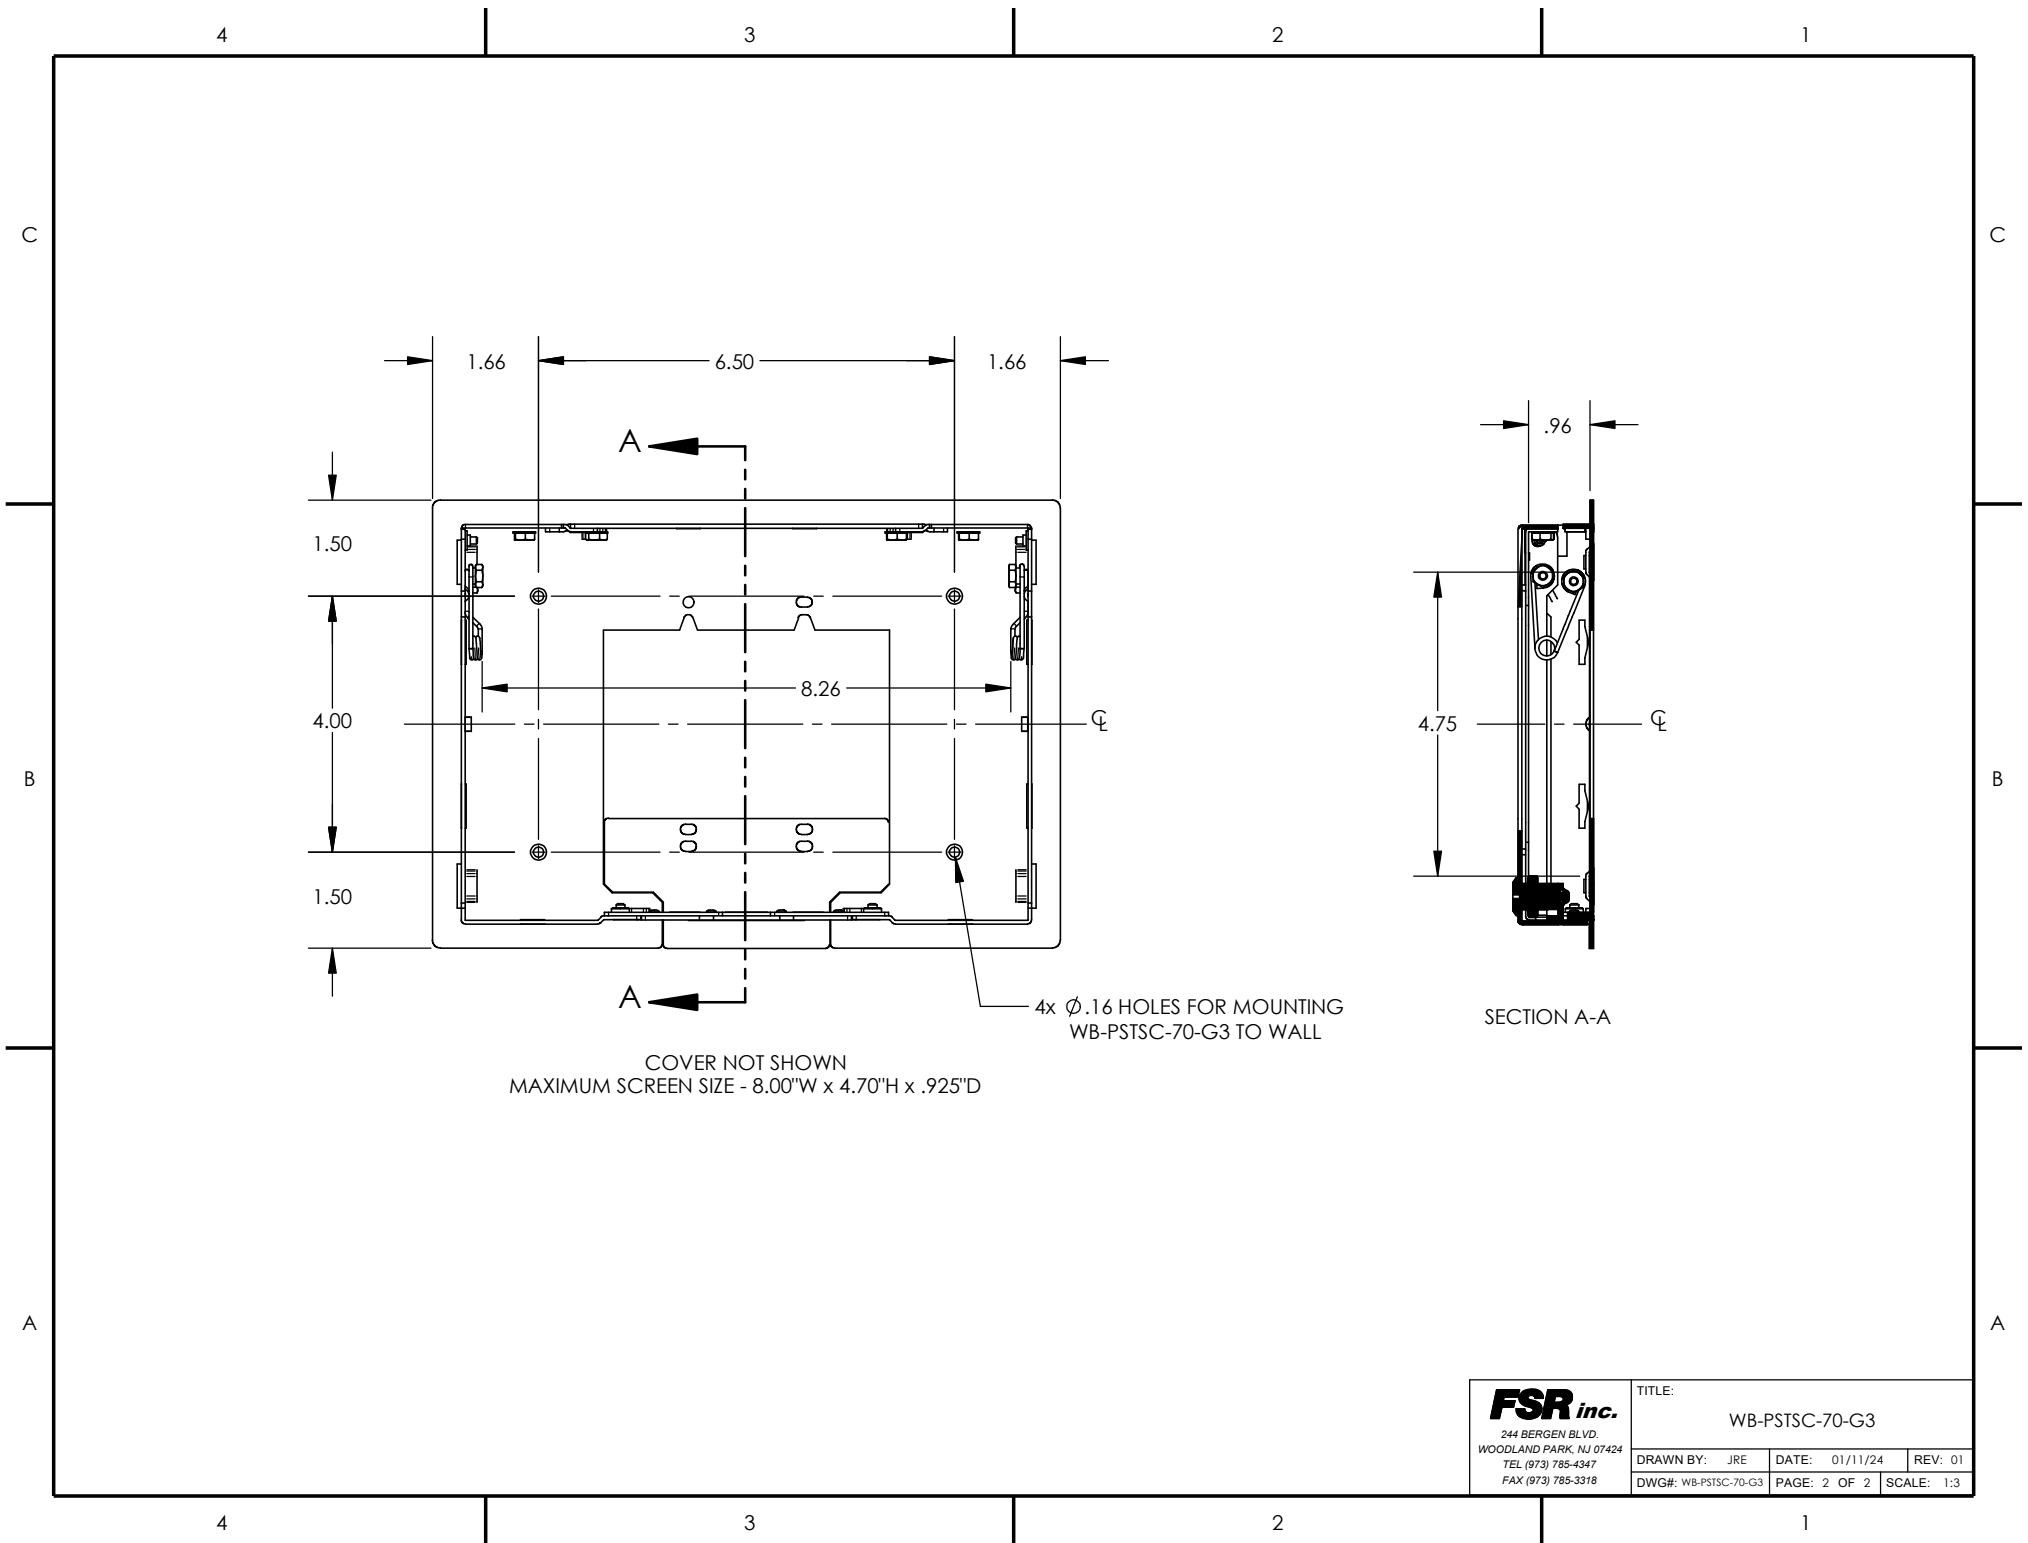

3.50 x 7.87 WINDOW OPENING

B

B

A

A

FINISH: WHITE

**FSR inc.**  
 244 BERGEN BLVD.  
 WOODLAND PARK, NJ 07424  
 TEL (973) 785-4347  
 FAX (973) 785-3318

TITLE:			
WB-PSTSC-70-G3			
DRAWN BY: JRE	DATE: 01/11/24	REV: 01	
DWG#: WB-PSTSC-70-G3	PAGE: 1 OF 2	SCALE: 1:3	

4

3

2

1

COVER NOT SHOWN  
 MAXIMUM SCREEN SIZE - 8.00"W x 4.70"H x .925"D

4x  $\varnothing$ .16 HOLES FOR MOUNTING  
 WB-PSTSC-70-G3 TO WALL

SECTION A-A

<b>FSR inc.</b> 244 BERGEN BLVD. WOODLAND PARK, NJ 07424 TEL (973) 785-4347 FAX (973) 785-3318	TITLE:		
	WB-PSTSC-70-G3		
	DRAWN BY: JRE	DATE: 01/11/24	REV: 01
DWG#: WB-PSTSC-70-G3	PAGE: 2 OF 2	SCALE: 1:3	