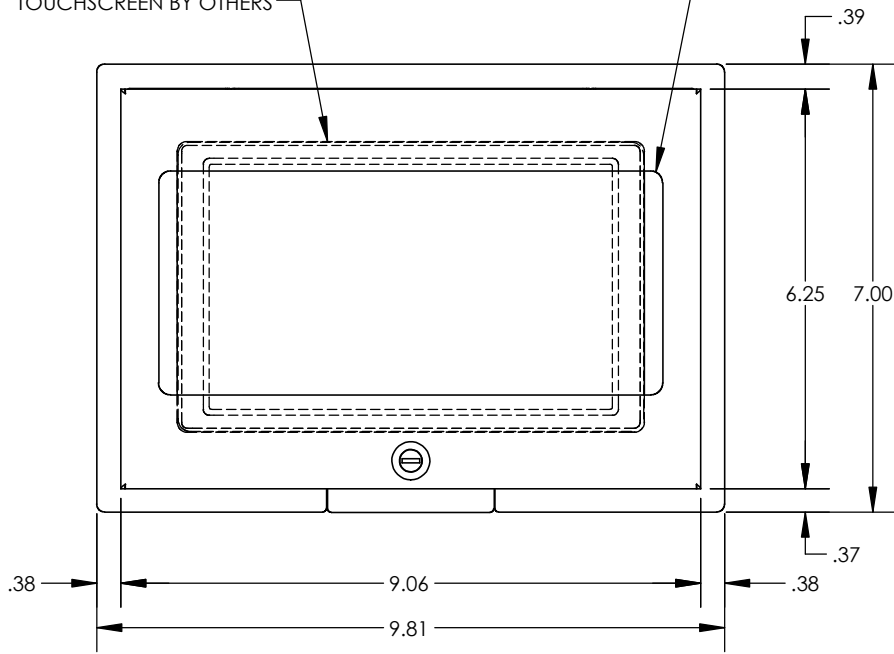

TOUCHSCREEN BY OTHERS

3.50 x 7.87 WINDOW OPENING