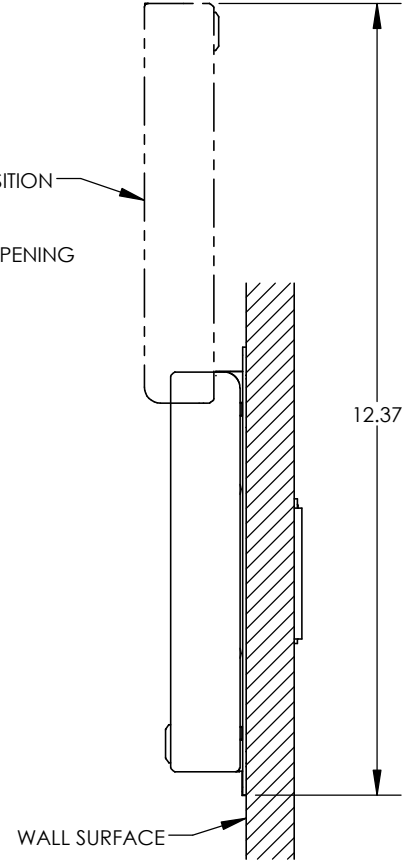

4

3

2

1

C

C

DOOR IN OPEN POSITION

TOUCHSCREEN BY OTHERS

4

3

2

1

COVER NOT SHOWN  
 MAXIMUM SCREEN SIZE - 8.00"W x 4.70"H x .925"D

4x  $\varnothing$ .16 HOLES FOR MOUNTING  
 WB-PSTSC-70-G3 TO WALL

SECTION A-A

<b>FSR inc.</b> 244 BERGEN BLVD. WOODLAND PARK, NJ 07424 TEL (973) 785-4347 FAX (973) 785-3318	TITLE:		
	WB-PSTSC-70-G3		
	DRAWN BY: JRE	DATE: 01/11/24	REV: 01
DWG#: WB-PSTSC-70-G3	PAGE: 2 OF 2	SCALE: 1:3	