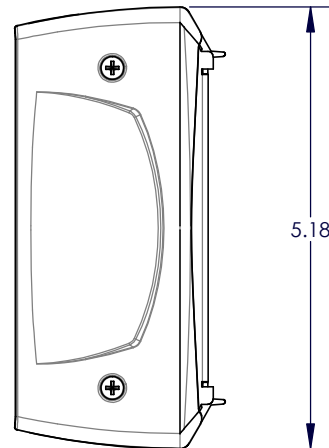

FINISH: MULTI, SILVER AND SLATE GREY

OPEN TO ALL 3 CHANNELS;
FOR LOW VOLTAGE USE ONLY

FSR inc. 244 BERGEN BLVD. WOODLAND PARK, NJ 07424 TEL (973) 785-4347 FAX (973) 785-3318	TITLE:		
	SW-DB-2DO		
	DRAWN BY: JRE	DATE: 01/31/23	REV: 00
DWG#: SW-DB-2DO	PAGE: 1 OF 1	SCALE: 1:2	