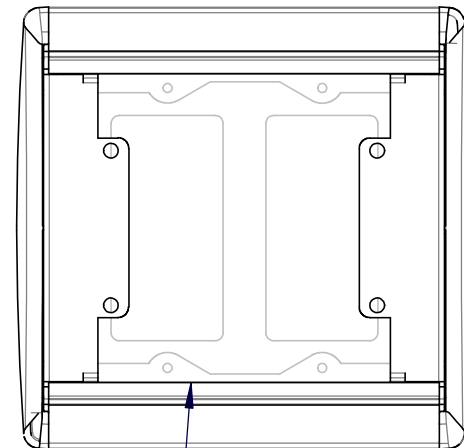

FINISH: MULTI, SILVER AND SLATE GREY

OPEN TO ALL 3 CHANNELS;
FOR LOW VOLTAGE USE ONLY

FSR inc. 244 BERGEN BLVD. WOODLAND PARK, NJ 07424 TEL (973) 785-4347 FAX (973) 785-3318	TITLE:		
	SW-DB-2DO		
	DRAWN BY: JRE	DATE: 01/31/23	REV: 00
DWG#: SW-DB-2DO	PAGE: 1 OF 1	SCALE: 1:2	