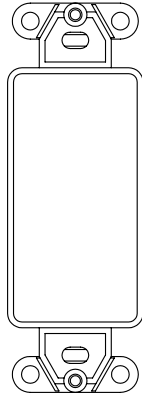

4

3

2

1

C

C

SS-PBLNK-X

SS-PORT3-X

SS-PORT4-X

SS-PORT6-X

B

B

SS-FCON-X  
F-CONNECTOR  
BULKHEAD TYPE

SS-SCON-X  
S-VIDEO to IDC

SS-BNC-X  
BNC-CONNECTOR  
BULKHEAD TYPE

SS-RJ45-X  
RJ-45 CAT 5 DATA CONNECTOR  
RJ-45 to IDC

SS-RCA-Y,W,R-X  
Y=YELLOW, W=WHITE, R=RED  
RCA BULKHEAD TYPE

SS-CBLNK-X  
BLANK

SS-MINI-W  
1/8 STEREO AUDIO to SOLDER

SS-RJ11-X  
RJ-11 to IDC

A

A

SS-SWMOM-X  
MOMENTARY SWITCH  
with LED FEEDBACK

SS-SWMAIN-X  
MAINTAINED SWITCH  
with LED FEEDBACK