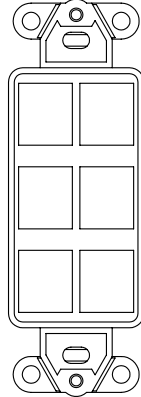

4

3

2

1

C

C

SS-PBLNK-X

SS-PORT3-X

SS-PORT4-X

SS-PORT6-X

B

B

SS-FCON-X  
F-CONNECTOR  
BULKHEAD TYPE

SS-SCON-X  
S-VIDEO to IDC

SS-BNC-X  
BNC-CONNECTOR  
BULKHEAD TYPE

SS-RJ45-X  
RJ-45 CAT 5 DATA CONNECTOR  
RJ-45 to IDC

SS-RCA-Y,W,R-X  
Y=YELLOW, W=WHITE, R=RED  
RCA BULKHEAD TYPE

SS-CBLNK-X  
BLANK

SS-MINI-W  
1/8 STEREO AUDIO to SOLDER

SS-RJ11-X  
RJ-11 to IDC

A

A

SS-SWMOM-X  
MOMENTARY SWITCH  
with LED FEEDBACK

SS-SWMAIN-X  
MAINTAINED SWITCH  
with LED FEEDBACK