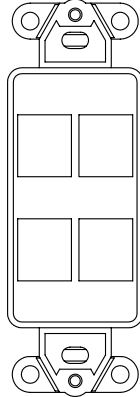

4

3

2

1

C

C

SS-PBLNK-X

SS-PORT3-X

SS-PORT4-X

SS-PORT6-X

B

B

SS-FCON-X  
F-CONNECTOR  
BULKHEAD TYPE

SS-SCON-X  
S-VIDEO to IDC

SS-BNC-X  
BNC-CONNECTOR  
BULKHEAD TYPE

SS-RJ45-X  
RJ-45 CAT 5 DATA CONNECTOR  
RJ-45 to IDC

SS-RCA-Y,W,R-X  
Y=YELLOW, W=WHITE, R=RED  
RCA BULKHEAD TYPE

SS-CBLNK-X  
BLANK

SS-MINI-W  
1/8 STEREO AUDIO to SOLDER

SS-RJ11-X  
RJ-11 to IDC

A

A

SS-SWMOM-X  
MOMENTARY SWITCH  
with LED FEEDBACK

SS-SWMAIN-X  
MAINTAINED SWITCH  
with LED FEEDBACK