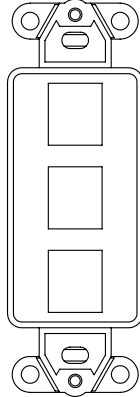

4

3

2

1

C

C

SS-PBLNK-X

SS-PORT3-X

SS-PORT4-X

SS-PORT6-X

B

B

SS-FCON-X  
F-CONNECTOR  
BULKHEAD TYPE

SS-SCON-X  
S-VIDEO to IDC

SS-BNC-X  
BNC-CONNECTOR  
BULKHEAD TYPE

SS-RJ45-X  
RJ-45 CAT 5 DATA CONNECTOR  
RJ-45 to IDC

SS-RCA-Y,W,R-X  
Y=YELLOW, W=WHITE, R=RED  
RCA BULKHEAD TYPE

SS-CBLNK-X  
BLANK

SS-MINI-W  
1/8 STEREO AUDIO to SOLDER

SS-RJ11-X  
RJ-11 to IDC

A

A

SS-SWMOM-X  
MOMENTARY SWITCH  
with LED FEEDBACK

SS-SWMAIN-X  
MAINTAINED SWITCH  
with LED FEEDBACK