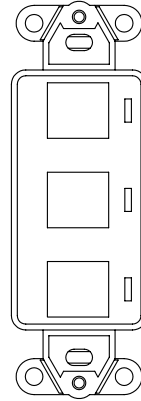

4

3

2

1

C

C

B

B

A

A

SS-PBLNK-B

SS-PORT3-B

SS-MINI-B
1/8 STEREO AUDIO to SOLDER

SS-FCON-B
F-CONNECTOR
BULKHEAD TYPE

SS-RJ11-B
RJ11-CONNECTOR
BULKHEAD TYPE

SS-BNC-B
BNC-CONNECTOR
BULKHEAD TYPE

SS-SCON-B
S-VIDEO CONNECTOR
BULKHEAD TYPE

SS-RCA-Y,R,W-B
Y=YELLOW, R=RED, W=WHITE
BULKHEAD TYPE

SS-RJ45-B
RJ-45 CAT 5 DATA CONNECTOR
BULKHEAD TYPE

SS-CBLNK-B
BLANK INSERT

SS-SWMOM-B
MOMENTARY SWITCH W/ LED FEEDBACK