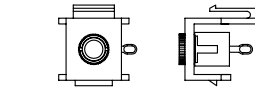

A

A

SS-PBLNK-B

SS-PORT3-B

SS-MINI-B
1/8 STEREO AUDIO to SOLDER

SS-FCON-B
F-CONNECTOR
BULKHEAD TYPE

SS-RJ11-B
RJ11-CONNECTOR
BULKHEAD TYPE

SS-BNC-B
BNC-CONNECTOR
BULKHEAD TYPE