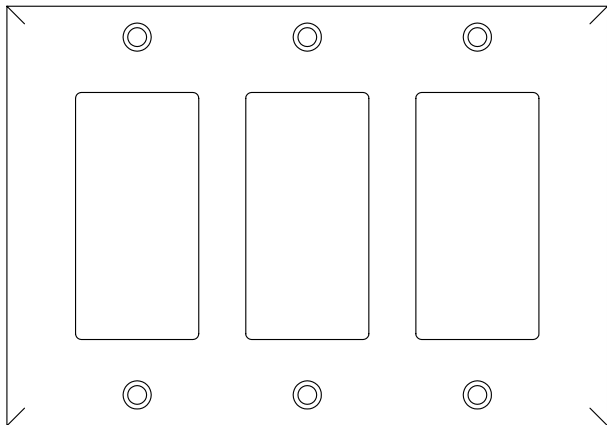

8 7 6 5 4 3 2 1

F
E
D
C
B
A

F
E
D
C
B
A

SS-DPLT4-X

SS-DPLT3-X

SS-DPLT2-X

SS-DPLT1-X

FSR <i>inc.</i> 244 BERGEN BLVD. W. PATERSON, NJ 07424 TEL. (973) 785-4347 FAX (973) 785-3318	TITLE: SNAP IN SOLUTIONS - WALLPLATES		
	DRAWN BY: JRE	DATE: 08/02/05	REV: -
	DWG#: Decora Wall Plates SCALE: 1:1		