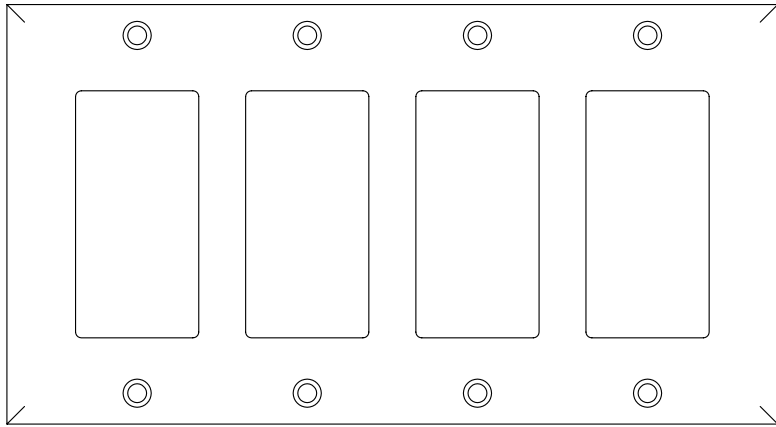

8 7 6 5 4 3 2 1

F
E
D
C
B
A

F
E
D
C
B
A

SS-DPLT4-X

SS-DPLT3-X

SS-DPLT2-X

SS-DPLT1-X

FSR <i>inc.</i> 244 BERGEN BLVD. W. PATERSON, NJ 07424 TEL. (973) 785-4347 FAX (973) 785-3318	TITLE: SNAP IN SOLUTIONS - WALLPLATES		
	DRAWN BY: JRE	DATE: 08/02/05	REV: -
	DWG#: Decora Wall Plates SCALE: 1:1		