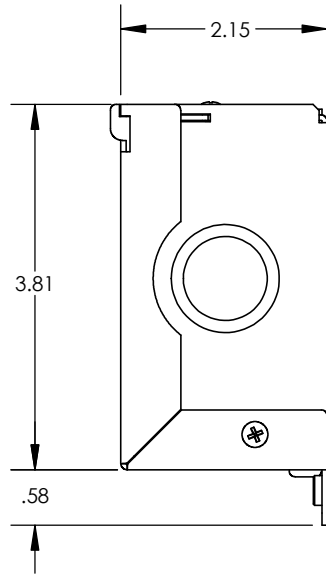

4x 1/2" x 3/4" TRADE SIZE KNOCKOUT

WITHOUT COVER

WITH COVER

|                                                                                                            |                |                |            |
|------------------------------------------------------------------------------------------------------------|----------------|----------------|------------|
| <b>FSR inc.</b><br>244 BERGEN BLVD.<br>WOODLAND PARK, NJ 07424<br>TEL (973) 785-4347<br>FAX (973) 785-3318 | TITLE:         |                |            |
|                                                                                                            | SW-WT-FC       |                |            |
|                                                                                                            | DRAWN BY: JRE  | DATE: 06/02/22 | REV: 01    |
|                                                                                                            | DWG#: SW-WT-FC |                | SCALE: 1:2 |