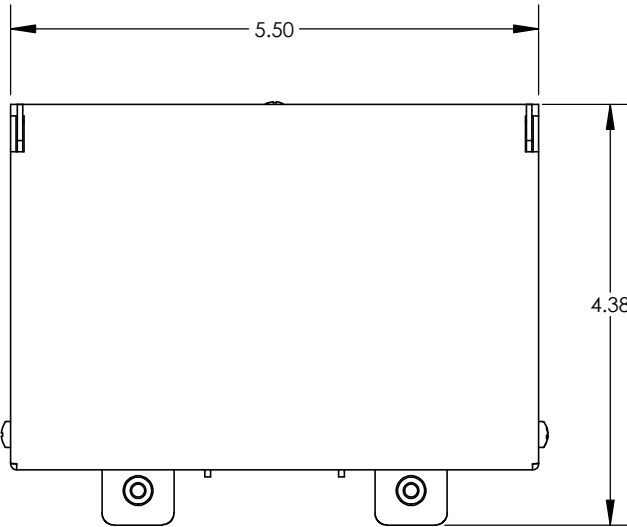

4x 1/2" x 3/4" TRADE SIZE KNOCKOUT

WITHOUT COVER

WITH COVER

|                                                                                                            |                |                |            |
|------------------------------------------------------------------------------------------------------------|----------------|----------------|------------|
| <b>FSR inc.</b><br>244 BERGEN BLVD.<br>WOODLAND PARK, NJ 07424<br>TEL (973) 785-4347<br>FAX (973) 785-3318 | TITLE:         |                |            |
|                                                                                                            | SW-WT-FC       |                |            |
|                                                                                                            | DRAWN BY: JRE  | DATE: 06/02/22 | REV: 01    |
|                                                                                                            | DWG#: SW-WT-FC |                | SCALE: 1:2 |