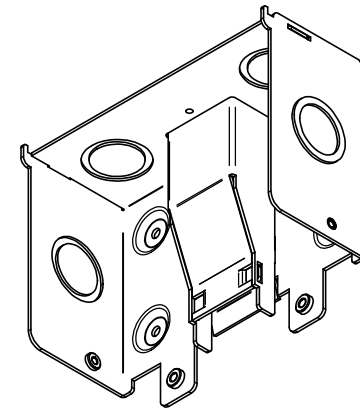

4x 1/2" x 3/4" TRADE SIZE KNOCKOUT

WITHOUT COVER

WITH COVER

|                                                                                                            |                |                |            |
|------------------------------------------------------------------------------------------------------------|----------------|----------------|------------|
| <b>FSR inc.</b><br>244 BERGEN BLVD.<br>WOODLAND PARK, NJ 07424<br>TEL (973) 785-4347<br>FAX (973) 785-3318 | TITLE:         |                |            |
|                                                                                                            | SW-WT-FC       |                |            |
|                                                                                                            | DRAWN BY: JRE  | DATE: 06/02/22 | REV: 01    |
|                                                                                                            | DWG#: SW-WT-FC |                | SCALE: 1:2 |