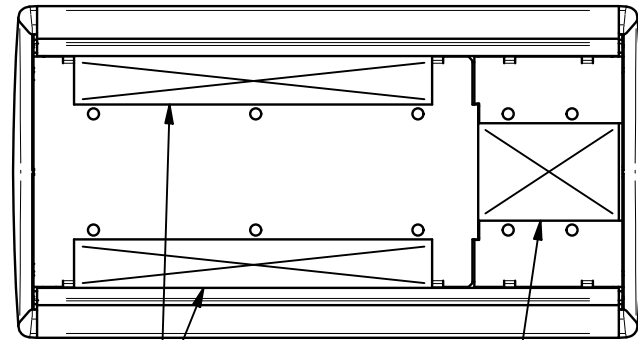

DIVIDER

OPENING (POWER)

OPENING (LOW VOLTAGE)

POWER COMPARTMENT VOLUME: 58 cu. in.

FSR inc.
 244 BERGEN BLVD.
 WOODLAND PARK, NJ 07424
 TEL (973) 785-4347
 FAX (973) 785-3318

TITLE: SW-DB-3P1D		
DRAWN BY: JRE	DATE: 01/13/21	REV: -
DWG#: SW-DB-3P1D	SCALE: -	