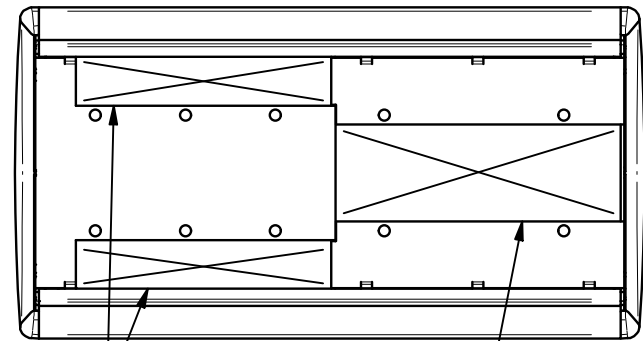

DIVIDER

OPENING (POWER)

OPENING (LOW VOLTAGE)

POWER COMPARTMENT VOLUME: 38.5 cu. in.

**FSR** inc.  
 244 BERGEN BLVD.  
 WOODLAND PARK, NJ 07424  
 TEL (973) 785-4347  
 FAX (973) 785-3318

TITLE: SW-DB-2P2D		
DRAWN BY: JRE	DATE: 01/13/21	REV: -
DWG#: SW-DB-2P2D	SCALE: -	