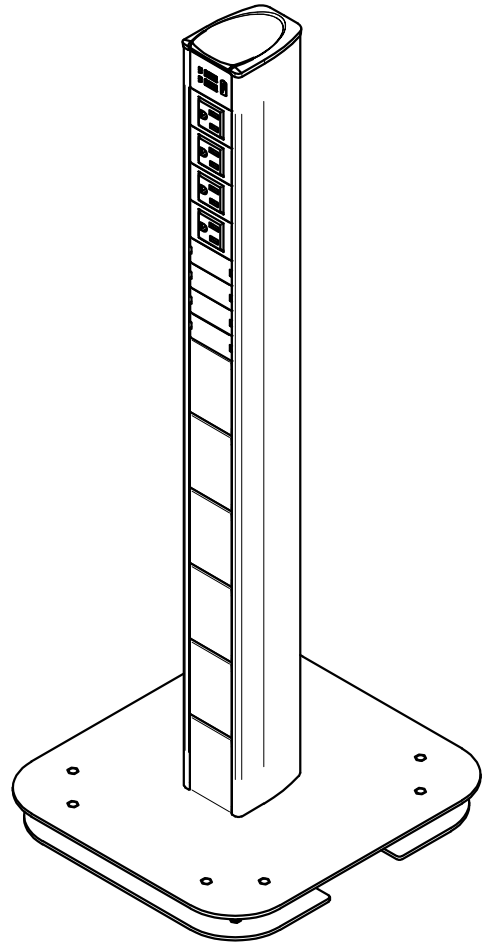

3

2

1

D

D

C

C

B

B

A

A

KEYSTONE CONNECTORS AND CABLES SOLD SEPARATELY.
UNIT PROVIDED WITH KEYSTONE (2) SINGLE, (2) DUAL AND (4) BLANK INSERTS.

FSR inc. 244 BERGEN BLVD. WOODLAND PARK, NJ 07424 TEL (973) 785-4347 FAX (973) 785-3318	TITLE: -		
	DRAWN BY: JRE	DATE: 07/28/20	REV: -
	DWG#:	-	SCALE: -

3

2

1