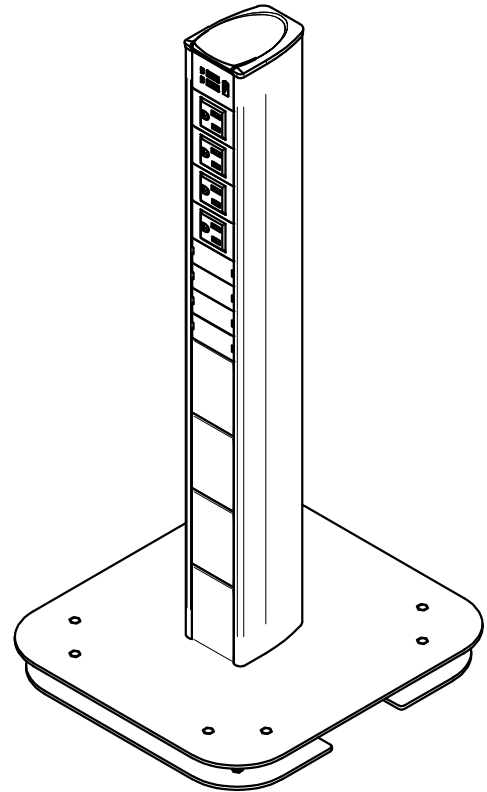

3

2

1

D

D

C

C

B

B

A

A

KEYSTONE CONNECTORS AND CABLES SOLD SEPARATELY.
UNIT PROVIDED WITH KEYSTONE (2) SINGLE, (2) DUAL AND (4) BLANK INSERTS.

FSR inc. 244 BERGEN BLVD. WOODLAND PARK, NJ 07424 TEL (973) 785-4347 FAX (973) 785-3318	TITLE: -		
	DRAWN BY: JRE	DATE: 07/28/20	REV: -
	DWG#:	-	SCALE: -

3

2

1