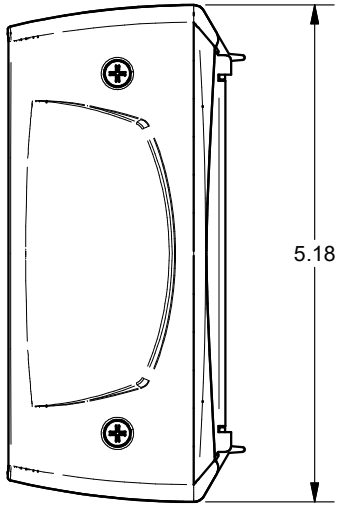

POWER (45mm SOCKET BRACKET
SW-IDB-S45I / D45I - SOLD SEPARATELY)

OPENING (POWER)

POWER COMPARTMENT VOLUME: 630 cm³

FSR inc.
244 BERGEN BLVD.
WOODLAND PARK, NJ 07424
TEL (973) 785-4347
FAX (973) 785-3318

| | | |
|------------------|----------------|----------|
| TITLE: SW-IDB-2P | | |
| DRAWN BY: JRE | DATE: 06/02/20 | REV: - |
| DWG#: | SW-IDB-2P | SCALE: - |