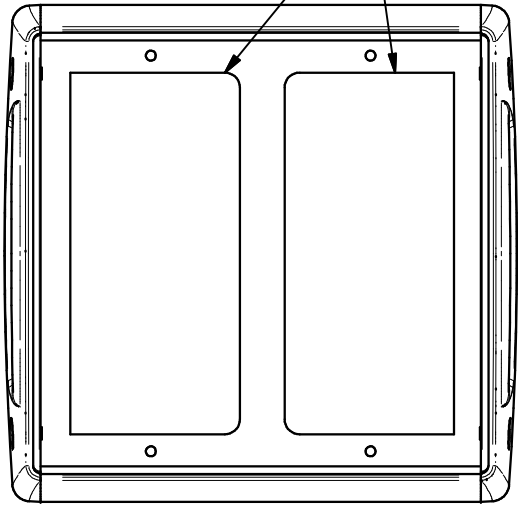

POWER (45mm SOCKET BRACKET
SW-IDB-S45I / D45I - SOLD SEPARATELY)

OPENING (POWER)

POWER COMPARTMENT VOLUME: 630 cm³

FSR inc.
244 BERGEN BLVD.
WOODLAND PARK, NJ 07424
TEL (973) 785-4347
FAX (973) 785-3318

| | | |
|------------------|----------------|----------|
| TITLE: SW-IDB-2P | | |
| DRAWN BY: JRE | DATE: 06/02/20 | REV: - |
| DWG#: | SW-IDB-2P | SCALE: - |