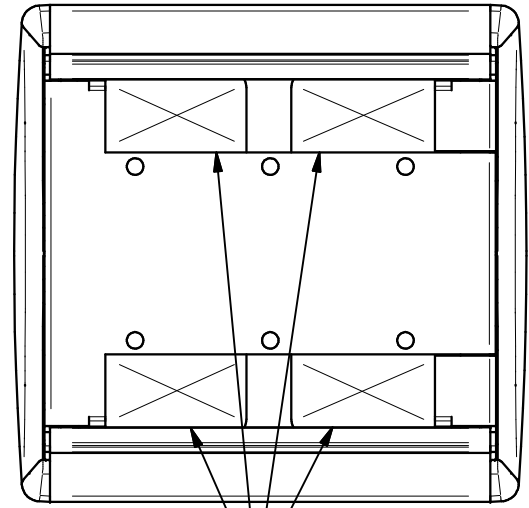

POWER (45mm SOCKET BRACKET
SW-IDB-S45I / D45I - SOLD SEPARATELY)

OPENING (POWER)

POWER COMPARTMENT VOLUME: 630 cm³

FSR inc.
244 BERGEN BLVD.
WOODLAND PARK, NJ 07424
TEL (973) 785-4347
FAX (973) 785-3318

| | | |
|------------------|----------------|----------|
| TITLE: SW-IDB-2P | | |
| DRAWN BY: JRE | DATE: 06/02/20 | REV: - |
| DWG#: | SW-IDB-2P | SCALE: - |