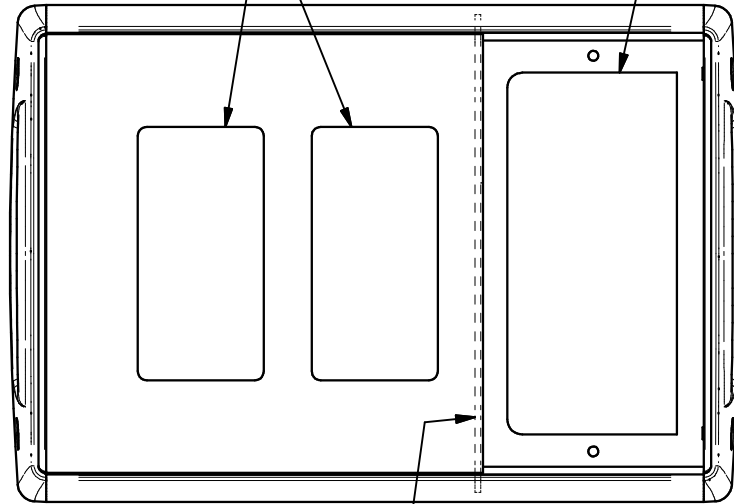

LOW VOLTAGE  
(DECORATOR  
STYLE OPENING)

POWER (45mm SOCKET BRACKET  
SW-IDB-S451 / D451 - SOLD SEPARATELY)

OPENING (POWER)

OPENING (LOW VOLTAGE)

POWER COMPARTMENT VOLUME: 319 cm<sup>3</sup>

**FSR inc.**  
244 BERGEN BLVD.  
WOODLAND PARK, NJ 07424  
TEL (973) 785-4347  
FAX (973) 785-3318

TITLE:		
SW-IDB-1P2D		
DRAWN BY: JRE	DATE: 06/04/20	REV: -
DWG#:	SW-IDB-1P2D	SCALE: -