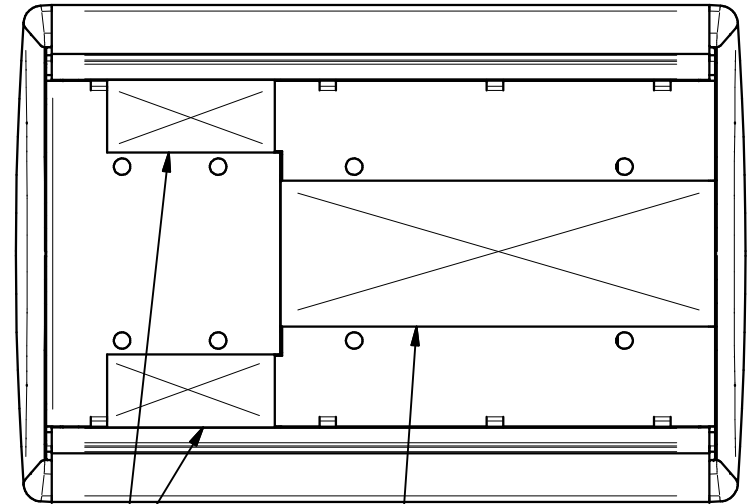

LOW VOLTAGE  
(DECORATOR  
STYLE OPENING)

POWER (45mm SOCKET BRACKET  
SW-IDB-S451 / D451 - SOLD SEPARATELY)

OPENING (POWER)

OPENING (LOW VOLTAGE)

POWER COMPARTMENT VOLUME: 319 cm<sup>3</sup>

**FSR inc.**  
244 BERGEN BLVD.  
WOODLAND PARK, NJ 07424  
TEL (973) 785-4347  
FAX (973) 785-3318

TITLE:		
SW-IDB-1P2D		
DRAWN BY: JRE	DATE: 06/04/20	REV: -
DWG#:	SW-IDB-1P2D	SCALE: -