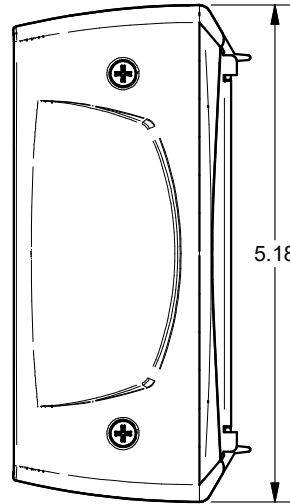

LOW VOLTAGE  
(DECORATOR  
STYLE OPENING)

POWER (45mm SOCKET BRACKET  
SW-IDB-S451 / D451 - SOLD SEPARATELY)

OPENING (POWER)

OPENING (LOW VOLTAGE)

POWER COMPARTMENT VOLUME: 319 cm<sup>3</sup>

**FSR inc.**  
244 BERGEN BLVD.  
WOODLAND PARK, NJ 07424  
TEL (973) 785-4347  
FAX (973) 785-3318

TITLE:		
SW-IDB-1P2D		
DRAWN BY: JRE	DATE: 06/04/20	REV: -
DWG#:	SW-IDB-1P2D	SCALE: -