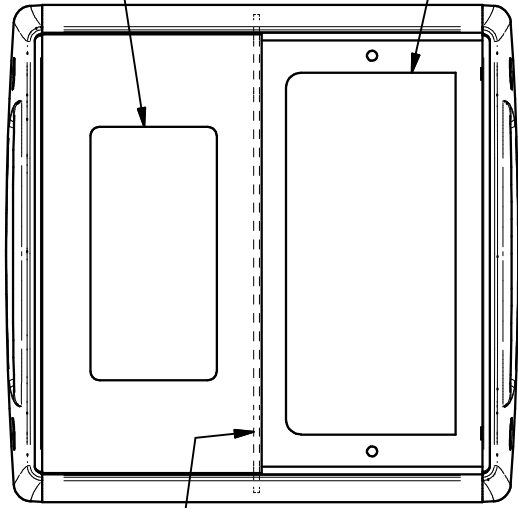

LOW VOLTAGE (DECORATOR STYLE OPENING)

POWER (45mm SOCKET BRACKET SW-IDB-S45I / D45I - SOLD SEPARATELY)

POWER COMPARTMENT VOLUME: 319 cm³

FSR inc. <small>244 BERGEN BLVD. WOODLAND PARK, NJ 07424 TEL (973) 785-4347 FAX (973) 785-3318</small>	TITLE: SW-IDB-1P1D		
	DRAWN BY: JRE	DATE: 06/04/20	REV: -
	DWG#:	SW-IDB-1P1D	SCALE: -