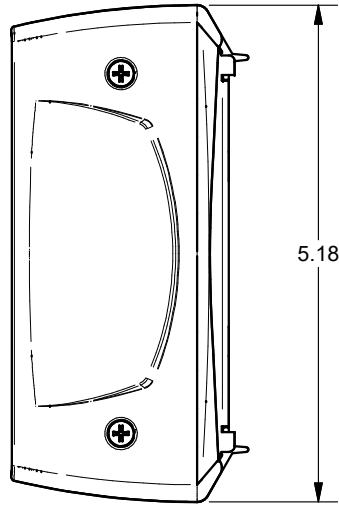

LOW VOLTAGE (DECORATOR STYLE OPENING)

POWER (45mm SOCKET BRACKET SW-IDB-S45I / D45I - SOLD SEPARATELY)

POWER COMPARTMENT VOLUME: 319 cm³

FSR inc. <small>244 BERGEN BLVD. WOODLAND PARK, NJ 07424 TEL (973) 785-4347 FAX (973) 785-3318</small>	TITLE: SW-IDB-1P1D		
	DRAWN BY: JRE	DATE: 06/04/20	REV: -
	DWG#:	SW-IDB-1P1D	SCALE: -