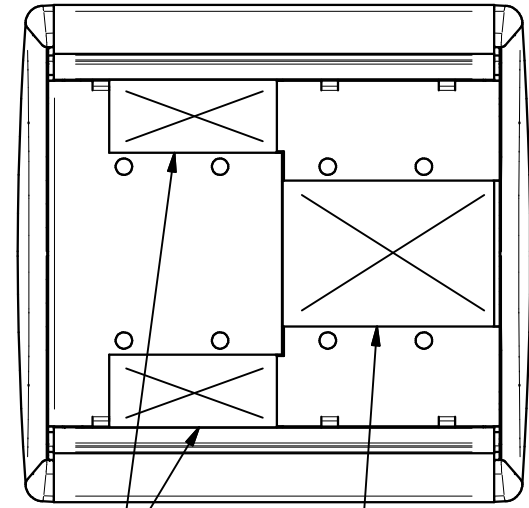

LOW VOLTAGE (DECORATOR STYLE OPENING)

POWER (45mm SOCKET BRACKET SW-IDB-S45I / D45I - SOLD SEPARATELY)

POWER COMPARTMENT VOLUME: 319 cm³

FSR inc. <small>244 BERGEN BLVD. WOODLAND PARK, NJ 07424 TEL (973) 785-4347 FAX (973) 785-3318</small>	TITLE: SW-IDB-1P1D		
	DRAWN BY: JRE	DATE: 06/04/20	REV: -
	DWG#:	SW-IDB-1P1D	SCALE: -