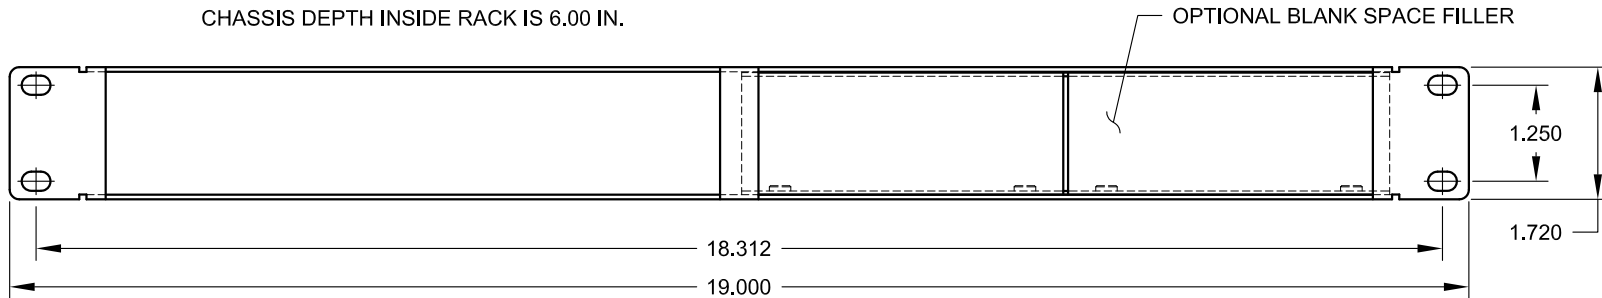

4

3

2

1

C

C

UNDER-SURFACE MOUNTING ORIENTATION

TOP-SURFACE MOUNTING ORIENTATION

UNDER-SURFACE MOUNTING ORIENTATION

TOP-SURFACE MOUNTING ORIENTATION

CHASSIS DEPTH INSIDE RACK IS 6.00 IN.

OPTIONAL RACK MOUNT KIT

B

B

A

A