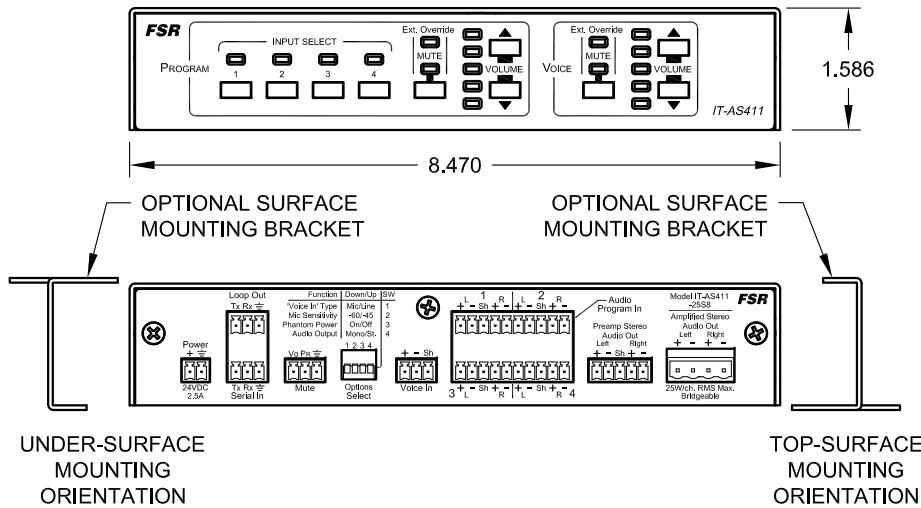

4

3

2

1

C

C

UNDER-SURFACE MOUNTING ORIENTATION

TOP-SURFACE MOUNTING ORIENTATION

UNDER-SURFACE MOUNTING ORIENTATION

TOP-SURFACE MOUNTING ORIENTATION

CHASSIS DEPTH INSIDE RACK IS 6.00 IN.

OPTIONAL RACK MOUNT KIT

B

B

A

A