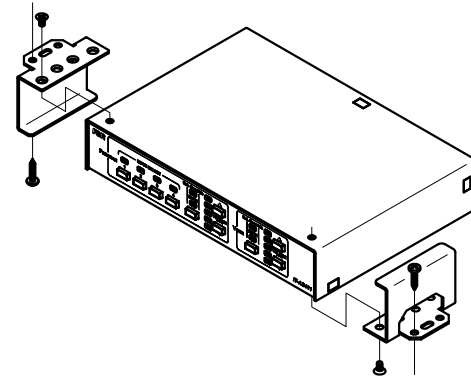

4

3

2

1

C

C

UNDER-SURFACE MOUNTING ORIENTATION

TOP-SURFACE MOUNTING ORIENTATION

UNDER-SURFACE MOUNTING ORIENTATION

TOP-SURFACE MOUNTING ORIENTATION

CHASSIS DEPTH INSIDE RACK IS 6.00 IN.

OPTIONAL RACK MOUNT KIT

B

B

A

A