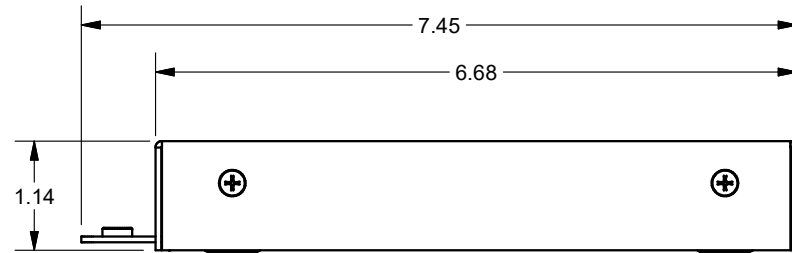

B

A

FSR POKE-THRU (SOLD SEPARATELY)
 FITTING: SF-PK1.5
 FURNITURE FEED COVER: SF-FF-ALM
 HUBBLE POKE-THRU: S1R4PTFFALM

FOR USE WITH THE SMARTWAY RACEWAY AND SMARTFIT 4" POKE-THRU.

FSR inc. <small>244 BERGEN BLVD. WOODLAND PARK, NJ 07424 TEL (973) 785-4347 FAX (973) 785-3318</small>	TITLE: SW-PKF-SFIT4-SLV or -SLT		
	DRAWN BY: JRE	DATE: 02/19/20	REV: 01
	DWG#: SW-PKF-SFIT4	SCALE: -	