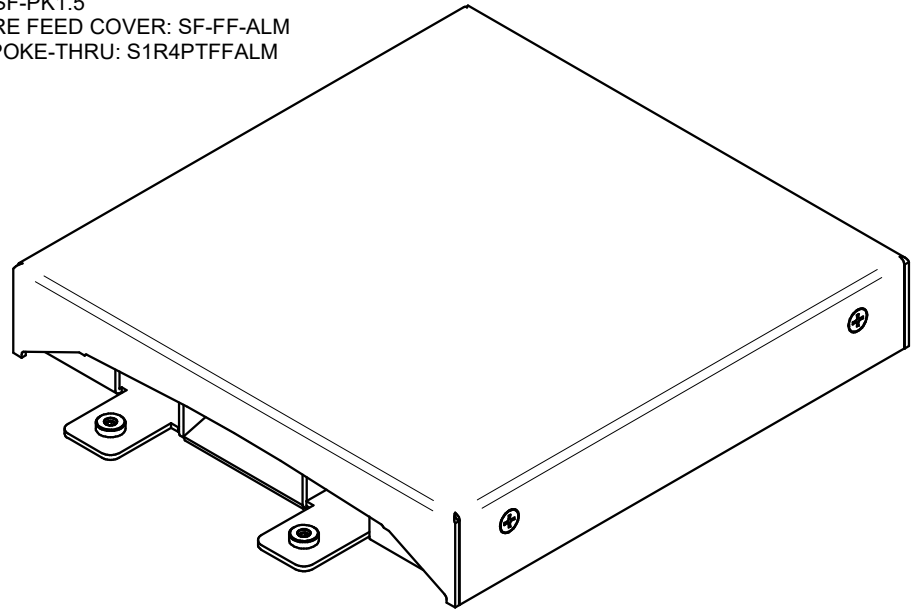

B

A

FSR POKE-THRU (SOLD SEPARATELY)
 FITTING: SF-PK1.5
 FURNITURE FEED COVER: SF-FF-ALM
 HUBBLE POKE-THRU: S1R4PTFFALM

FOR USE WITH THE SMARTWAY RACEWAY AND SMARTFIT 4" POKE-THRU.

FSR inc. <small>244 BERGEN BLVD. WOODLAND PARK, NJ 07424 TEL (973) 785-4347 FAX (973) 785-3318</small>	TITLE: SW-PKF-SFIT4-SLV or -SLT		
	DRAWN BY: JRE	DATE: 02/19/20	REV: 01
	DWG#: SW-PKF-SFIT4	SCALE: -	