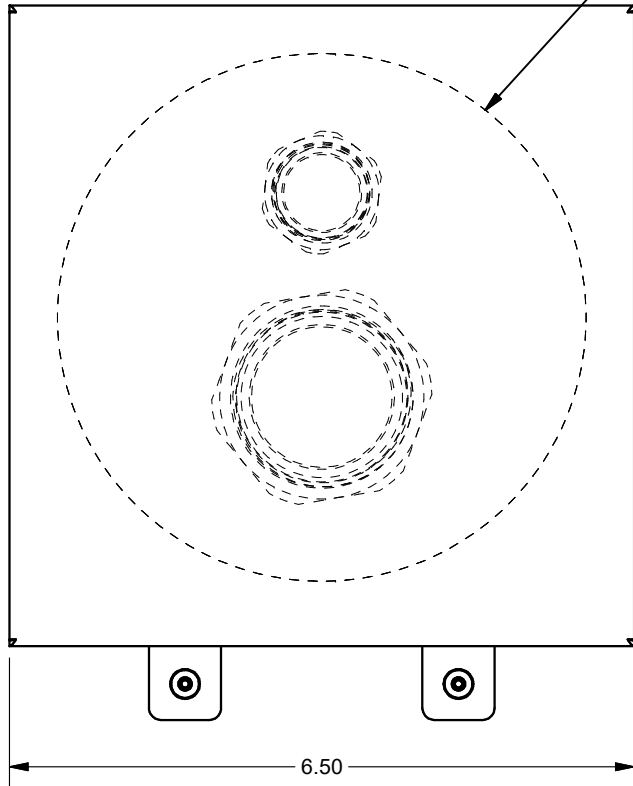

4

3

2

1

C

B

A

C

B

A

FSR POKE-THRU (SOLD SEPARATELY)
 FITTING: SF-PK1.5
 FURNITURE FEED COVER: SF-FF-ALM
 HUBBLE POKE-THRU: S1R4PTFFALM

FOR USE WITH THE SMARTWAY RACEWAY AND SMARTFIT 4" POKE-THRU.

FSR inc. <small>244 BERGEN BLVD. WOODLAND PARK, NJ 07424 TEL (973) 785-4347 FAX (973) 785-3318</small>	TITLE: SW-PKF-SFIT4-SLV or -SLT		
	DRAWN BY: JRE	DATE: 02/19/20	REV: 01
	DWG#: SW-PKF-SFIT4	SCALE: -	