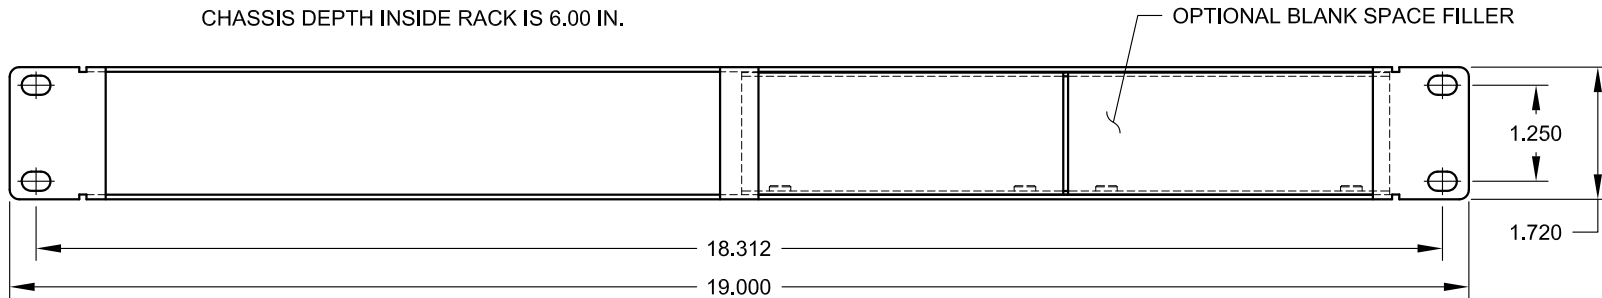

4

3

2

1

C

C

UNDER-SURFACE MOUNTING ORIENTATION

TOP-SURFACE MOUNTING ORIENTATION

CHASSIS DEPTH INSIDE RACK IS 6.00 IN.

OPTIONAL RACK MOUNT KIT

B

B

A

A

**FSR inc.**  
 244 BERGEN BLVD.  
 WOODLAND PARK, NJ 07424  
 TEL: (973) 785-4347  
 FAX: (973) 785-3318

TITLE: IT-AS411-25M70		
DRAWN BY: JRE	DATE: 06/13/11	REV: -
DWG#: IT-AS411-25M70	SCALE: -	