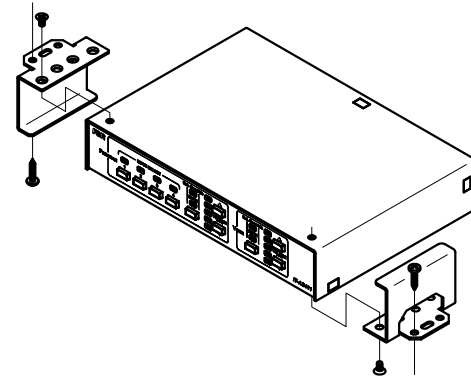

4

3

2

1

C

C

UNDER-SURFACE MOUNTING ORIENTATION

TOP-SURFACE MOUNTING ORIENTATION

CHASSIS DEPTH INSIDE RACK IS 6.00 IN.

OPTIONAL RACK MOUNT KIT

B

B

A

A

**FSR inc.**  
 244 BERGEN BLVD.  
 WOODLAND PARK, NJ 07424  
 TEL: (973) 785-4347  
 FAX: (973) 785-3318

TITLE: IT-AS411-25M70		
DRAWN BY: JRE	DATE: 06/13/11	REV: -
DWG#: IT-AS411-25M70	SCALE: -	