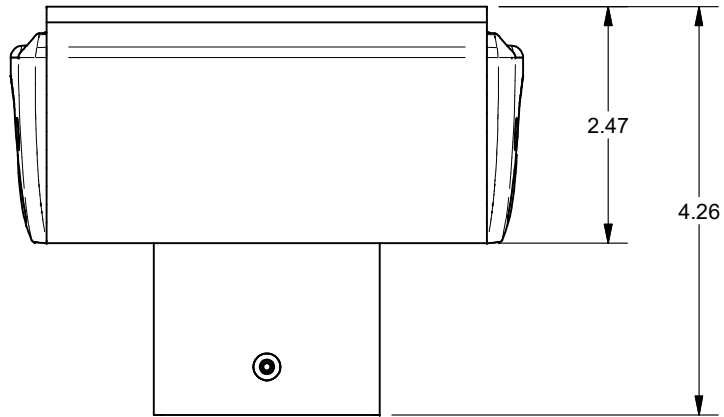

4

3

2

1

C

C

B

B

DIVIDER SUPPORT

OPENING (POWER)

OPENING (LOW VOLTAGE)

A

A

FOR USE WITH SMART-WAY RACEWAY AND HUBBELL SP POWER POLE.

FSR inc.
244 BERGEN BLVD.
WOODLAND PARK, NJ 07424
TEL (973) 785-4347
FAX (973) 785-3318

TITLE:		
SW-DB-HPP		
DRAWN BY: JRE	DATE: 12/16/19	REV: -
DWG#:	SW-DB-HPP	SCALE: -

4

3

2

1