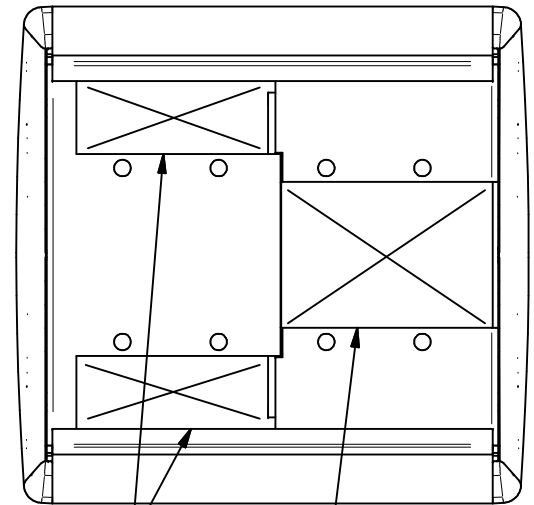

DIVIDER SUPPORT

OPENING (POWER)

OPENING (LOW VOLTAGE)

A

A

FOR USE WITH SMART-WAY RACEWAY AND HUBBELL SP POWER POLE.

FSR inc.
 244 BERGEN BLVD.
 WOODLAND PARK, NJ 07424
 TEL (973) 785-4347
 FAX (973) 785-3318

TITLE:		
SW-DB-HPP		
DRAWN BY: JRE	DATE: 12/16/19	REV: -
DWG#:	SW-DB-HPP	SCALE: -

4

3

2

1