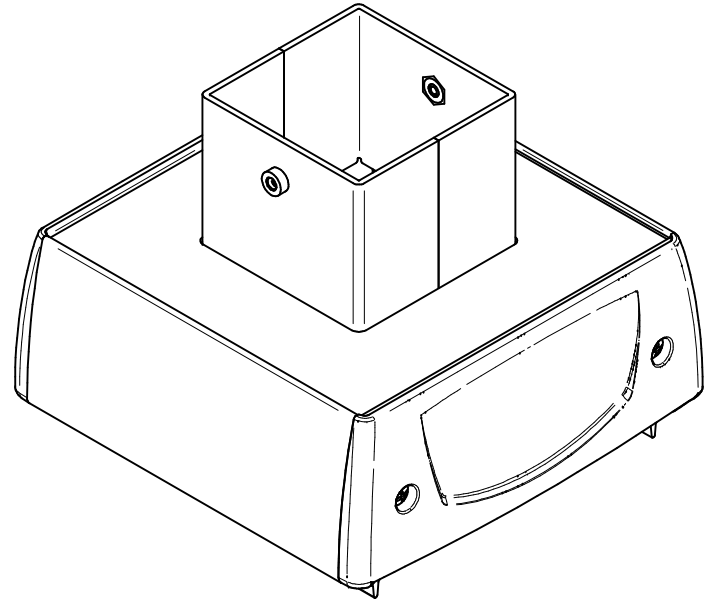

4

3

2

1

C

C

B

B

DIVIDER SUPPORT

OPENING (POWER)

OPENING (LOW VOLTAGE)

A

A

FOR USE WITH SMART-WAY RACEWAY AND HUBBELL SP POWER POLE.

FSR inc.
244 BERGEN BLVD.
WOODLAND PARK, NJ 07424
TEL (973) 785-4347
FAX (973) 785-3318

TITLE:		
SW-DB-HPP		
DRAWN BY: JRE	DATE: 12/16/19	REV: -
DWG#:	SW-DB-HPP	SCALE: -

4

3

2

1