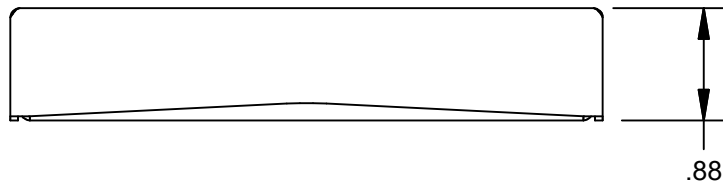

3/4" TRADE SIZE
KNOCKOUT

(2) 1/2" TRADE SIZE
KNOCKOUT

FSR inc.
244 BERGEN BLVD.
WOODLAND PARK, NJ 07424
TEL (973) 785-4347
FAX (973) 785-3318

TITLE: SW-FCT-SLT		
DRAWN BY: JRE	DATE: 11/26/19	REV: -
DWG#:	SW-FCT-SLT	SCALE: -