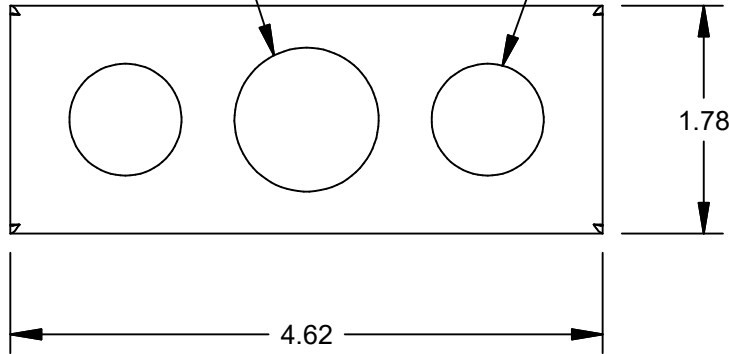

3/4" TRADE SIZE
KNOCKOUT

(2) 1/2" TRADE SIZE
KNOCKOUT

FSR inc.
244 BERGEN BLVD.
WOODLAND PARK, NJ 07424
TEL (973) 785-4347
FAX (973) 785-3318

TITLE: SW-FCT-SLT		
DRAWN BY: JRE	DATE: 11/26/19	REV: -
DWG#:	SW-FCT-SLT	SCALE: -