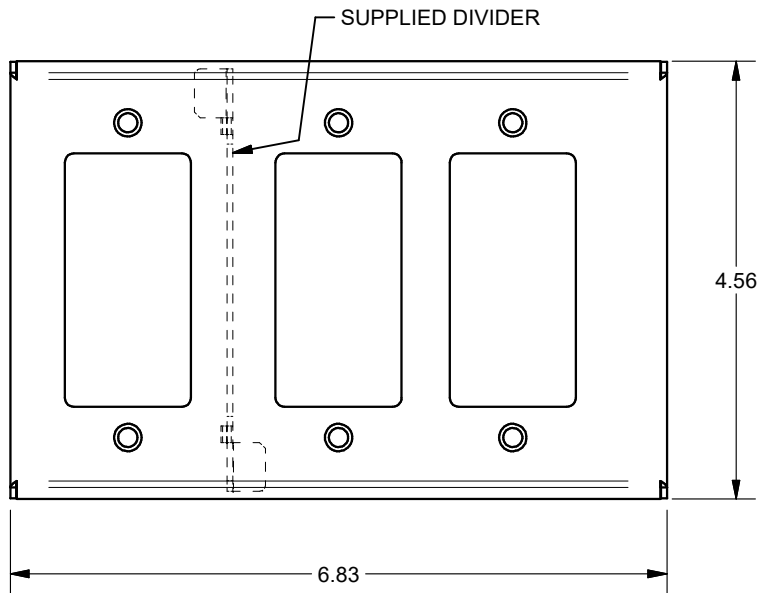

4

3

2

1

C

C

B

B

A

A

SW-DB-3GEXT

DECORATOR STYLE DEVICES
SOLD SEPARATELY

ASSEMBLED DEPTH OF
ELECTRICAL BOX IS 2.75"

SMART-WAY
ELECTRICAL BOX
SOLD SEPARATELY

FOR USE WITH 1 POWER AND 2 DATA OR 2 POWER AND 1 DATA MODELS ONLY, SW-DB-1P2D OR SW-DB-2P1D.