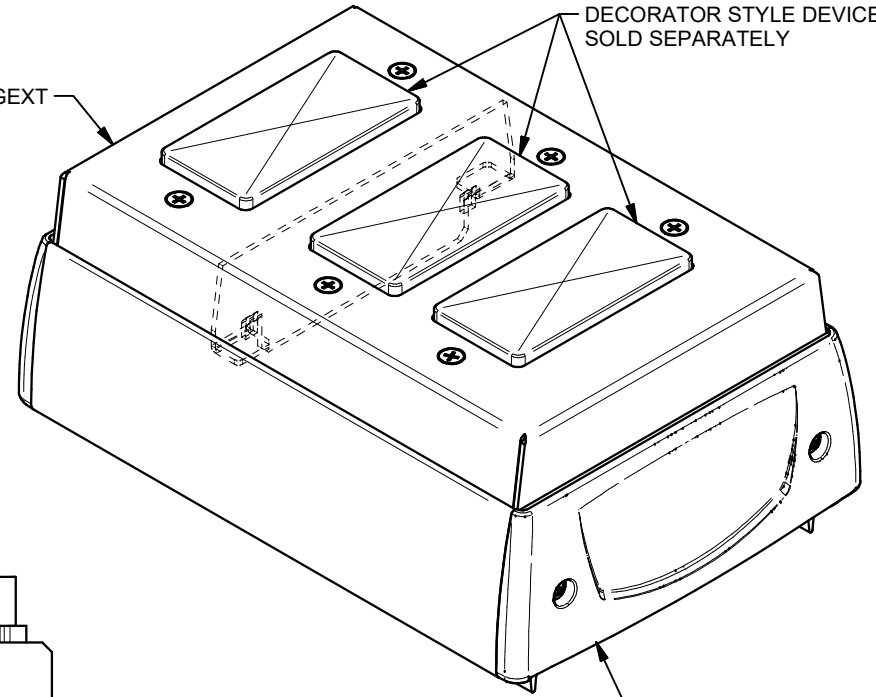

A

A

SW-DB-3GEXT

DECORATOR STYLE DEVICES
SOLD SEPARATELY

ASSEMBLED DEPTH OF
ELECTRICAL BOX IS 2.75"

SMART-WAY
ELECTRICAL BOX
SOLD SEPARATELY

FOR USE WITH 1 POWER AND 2 DATA OR 2 POWER AND 1 DATA MODELS ONLY, SW-DB-1P2D OR SW-DB-2P1D.