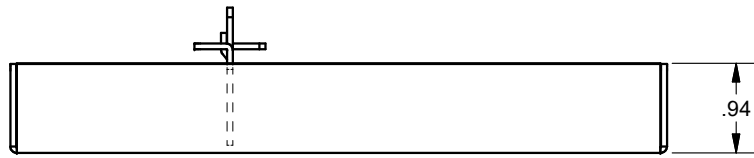

4

3

2

1

C

C

B

B

A

A

SW-DB-3GEXT

DECORATOR STYLE DEVICES
SOLD SEPARATELY

ASSEMBLED DEPTH OF
ELECTRICAL BOX IS 2.75"

SMART-WAY
ELECTRICAL BOX
SOLD SEPARATELY

FOR USE WITH 1 POWER AND 2 DATA OR 2 POWER AND 1 DATA MODELS ONLY, SW-DB-1P2D OR SW-DB-2P1D.