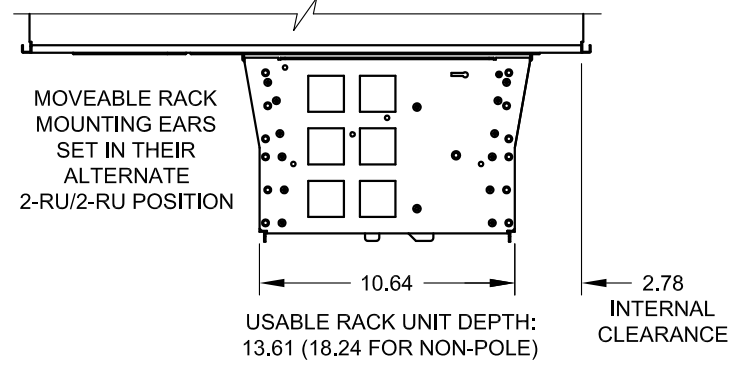

NON-POLE
MOUNT
VERSION

POLE
MOUNT
VERSION

FSR inc. 244 BERGEN BLVD. WOODLAND PARK, NJ 07424 TEL. (973) 785-4347 FAX (973) 785-3318	TITLE: CB-224		
	DRAWN BY: DRH	DATE: 03/20/12	REV: 02
	DWG#: CB-224	SCALE: -	