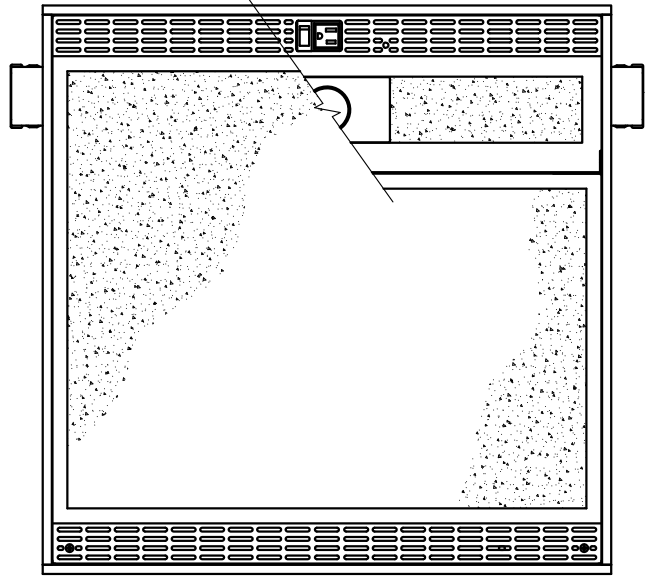

NON-POLE
MOUNT
VERSION

POLE
MOUNT
VERSION

FSR inc. 244 BERGEN BLVD. WOODLAND PARK, NJ 07424 TEL. (973) 785-4347 FAX (973) 785-3318	TITLE: CB-224		
	DRAWN BY: DRH	DATE: 03/20/12	REV: 02
	DWG#: CB-224	SCALE: -	