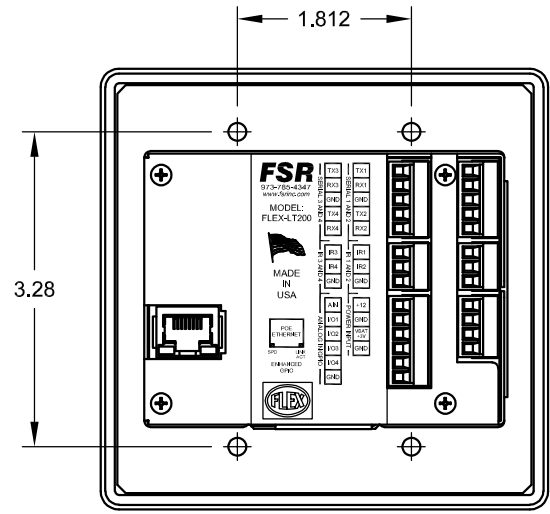

FRONT SNAP-ON PANEL REMOVED

FSR inc. 244 BERGEN BLVD. WOODLAND PARK, NJ 07424 TEL. (973) 785-4347 FAX (973) 785-3318	TITLE: FLEX-LT200		
	DRAWN BY: JRE	DATE: 10/07/19	REV: 01
	DWG#: FLEX-LT200	PAGE: 1 OF 1	SCALE: -