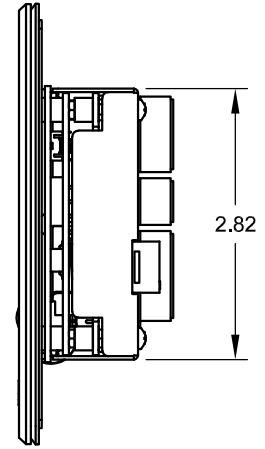

FRONT SNAP-ON PANEL REMOVED

FSR inc. 244 BERGEN BLVD. WOODLAND PARK, NJ 07424 TEL. (973) 785-4347 FAX (973) 785-3318	TITLE: FLEX-LT200		
	DRAWN BY: JRE	DATE: 10/07/19	REV: 01
	DWG#: FLEX-LT200	PAGE: 1 OF 1	SCALE: -