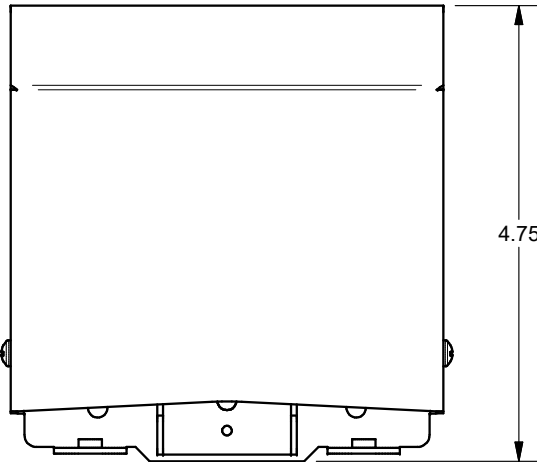

HUBBELL PW1 KNOCKOUT (POWER)
 HUBBELL PW1 KNOCKOUT (LOW VOLTAGE)
 HUBBELL PW1 KNOCKOUT (POWER)

WITH COVER

WITHOUT COVER

1/2" TRADE-SIZE KNOCKOUT (POWER)

KIT CONTAINS:

- 1 SMART-WAY WALL FEED BOX
- 1 HUBBELL 1G LOW PROFILE BOX (PW1LPB)
- 1 HUBBELL 1G BOX COVER (KP14)
- 1 HUBBELL FLAT ELBOW (PW1FE)
- 2 HUBBELL 30" WALLTRAK (PW1BC)