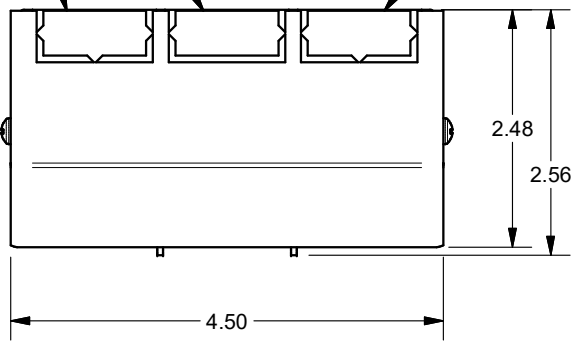

HUBBELL PW1 KNOCKOUT (POWER)
 HUBBELL PW1 KNOCKOUT (LOW VOLTAGE)
 HUBBELL PW1 KNOCKOUT (POWER)

WITH COVER

WITHOUT COVER

1/2" TRADE-SIZE KNOCKOUT (POWER)

KIT CONTAINS:

- 1 SMART-WAY WALL FEED BOX
- 1 HUBBELL 1G LOW PROFILE BOX (PW1LPB)
- 1 HUBBELL 1G BOX COVER (KP14)
- 1 HUBBELL FLAT ELBOW (PW1FE)
- 2 HUBBELL 30" WALLTRAK (PW1BC)