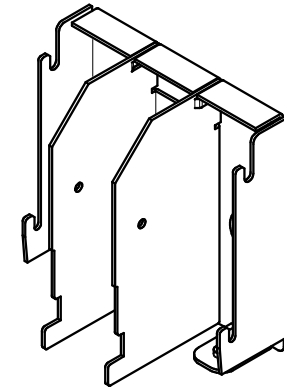

HUBBELL PW1 KNOCKOUT (POWER)
 HUBBELL PW1 KNOCKOUT (LOW VOLTAGE)
 HUBBELL PW1 KNOCKOUT (POWER)

WITH COVER

WITHOUT COVER

1/2" TRADE-SIZE KNOCKOUT (POWER)

KIT CONTAINS:

- 1 SMART-WAY WALL FEED BOX
- 1 HUBBELL 1G LOW PROFILE BOX (PW1LPB)
- 1 HUBBELL 1G BOX COVER (KP14)
- 1 HUBBELL FLAT ELBOW (PW1FE)
- 2 HUBBELL 30" WALLTRAK (PW1BC)