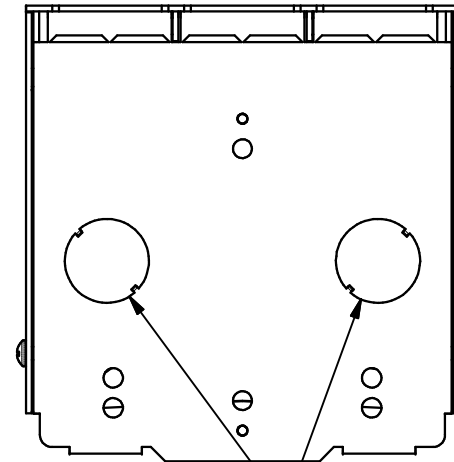

HUBBELL PW1 KNOCKOUT (POWER)
 HUBBELL PW1 KNOCKOUT (LOW VOLTAGE)
 HUBBELL PW1 KNOCKOUT (POWER)

WITH COVER

WITHOUT COVER

1/2" TRADE-SIZE KNOCKOUT (POWER)

KIT CONTAINS:

- 1 SMART-WAY WALL FEED BOX
- 1 HUBBELL 1G LOW PROFILE BOX (PW1LPB)
- 1 HUBBELL 1G BOX COVER (KP14)
- 1 HUBBELL FLAT ELBOW (PW1FE)
- 2 HUBBELL 30" WALLTRAK (PW1BC)