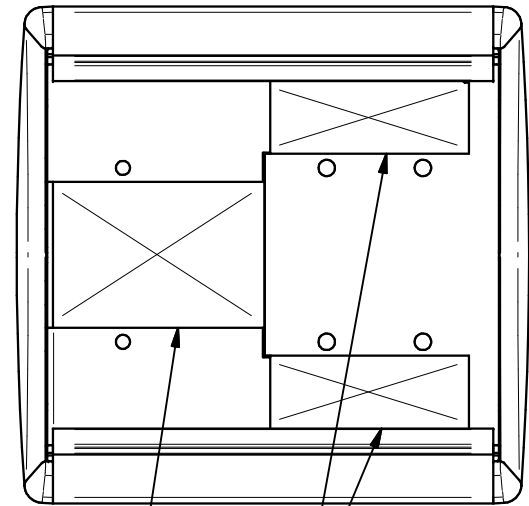

DIVIDER

5.18

OPENING (LOW VOLTAGE)

OPENING (POWER)

POWER COMPARTMENT VOLUME: 19.5 cu. in.

FSR inc.
 244 BERGEN BLVD.
 WOODLAND PARK, NJ 07424
 TEL (973) 785-4347
 FAX (973) 785-3318

TITLE:		
SW-DB-1P1D		
DRAWN BY: JRE	DATE: 07/22/19	REV: -
DWG#:	SW-DB-1P1D	SCALE: -