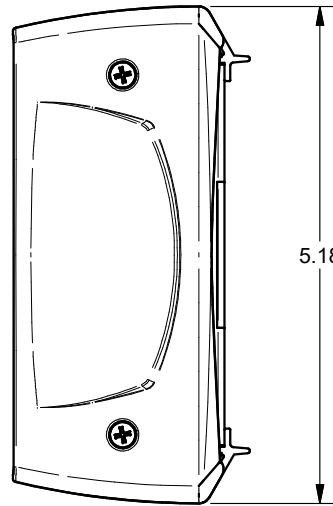

DIVIDER

5.18

OPENING (LOW VOLTAGE)

OPENING (POWER)

POWER COMPARTMENT VOLUME: 19.5 cu. in.

FSR inc.
 244 BERGEN BLVD.
 WOODLAND PARK, NJ 07424
 TEL (973) 785-4347
 FAX (973) 785-3318

TITLE:		
SW-DB-1P1D		
DRAWN BY: JRE	DATE: 07/22/19	REV: -
DWG#:	SW-DB-1P1D	SCALE: -