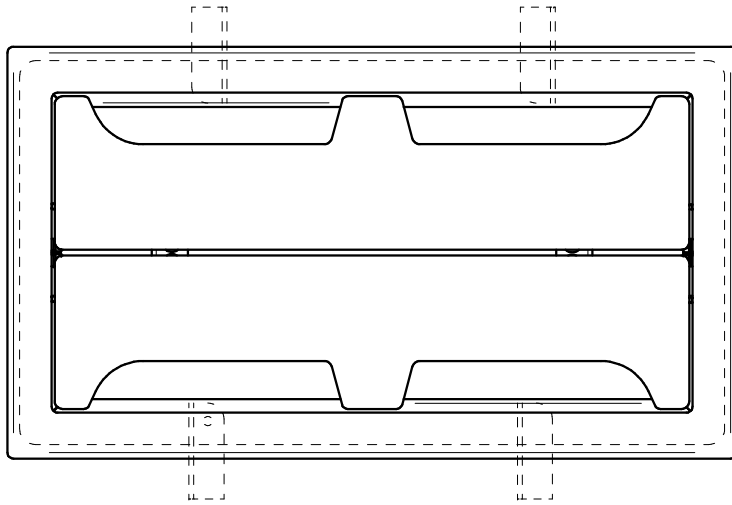

FSR inc.

244 BERGEN BLVD.
WOODLAND PARK, NJ 07424
TEL (973) 785-4347
FAX (973) 785-3318

TITLE:

RT6-RD4

DRAWN BY: JRE DATE: 04/08/19 REV: 03

DWG: RT6-RD4 PAGE: 2 OF 2 SCALE: -

4

3

2

1

C

C

B

B

A

A

4

3

2

1