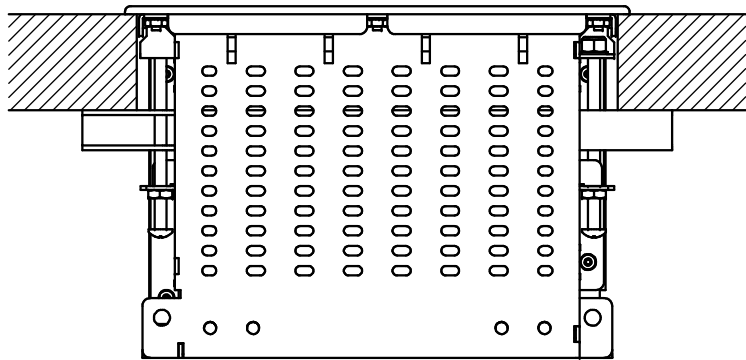

A

A

4

3

2

1

FSR inc.
244 BERGEN BLVD.
WOODLAND PARK, NJ 07424
TEL (973) 785-4347
FAX (973) 785-3318

TITLE:	RT6-S4		
DRAWN BY: JRE	DATE: 04/08/19	REV: 03	
DWG#: RT6-S4	PAGE: 2 OF 2	SCALE: -