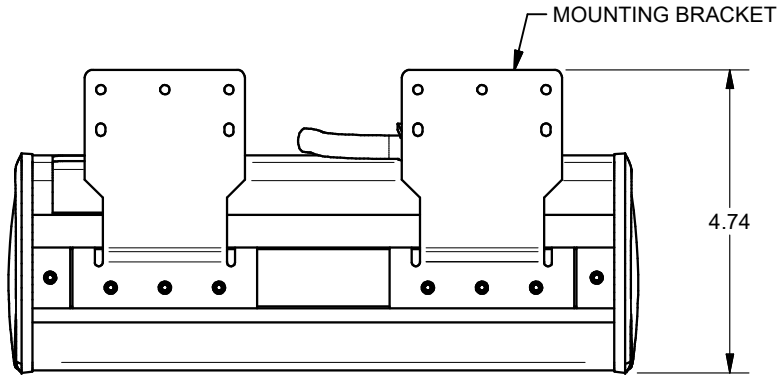

4

3

2

1

C

C

B

B

A

A

KEYSTONE CONNECTORS AND CABLES SOLD SEPARATELY.
UNIT PROVIDED WITH KEYSTONE SINGLE, DUAL AND BLANK INSERT.

FSR inc.
244 BERGEN BLVD.
WOODLAND PARK, NJ 07424
TEL (973) 785-4347
FAX (973) 785-3318

TITLE: SYM-UT-5AC-2SS		
DRAWN BY: JRE	DATE: 11/21/18	REV: -
DWG#:	SYM-UT-5AC-2SS	SCALE: -

4

3

2

1