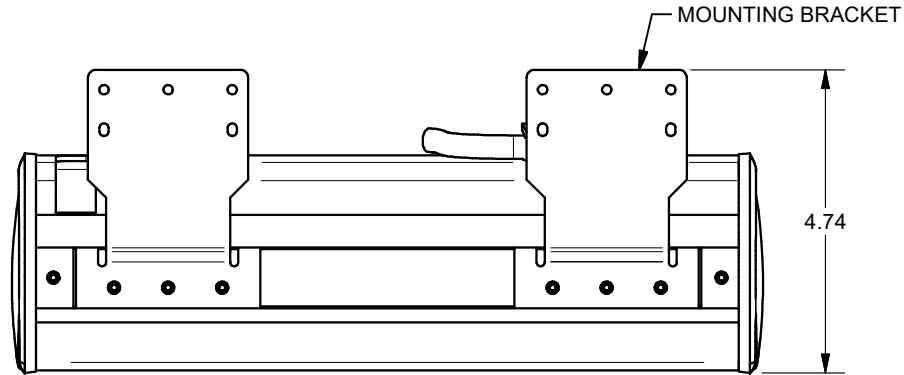

A

A

KEYSTONE CONNECTORS AND CABLES SOLD SEPARATELY.
 UNIT PROVIDED WITH KEYSTONE SINGLE, DUAL AND BLANK INSERT.

FSR inc. 244 BERGEN BLVD. WOODLAND PARK, NJ 07424 TEL (973) 785-4347 FAX (973) 785-3318	TITLE: SYM-UT-5AC-2CA-1SS		
	DRAWN BY: JRE	DATE: 11/21/18	REV: -
	DWG#: SYM-UT-5AC-2CA-1SS	SCALE: -	