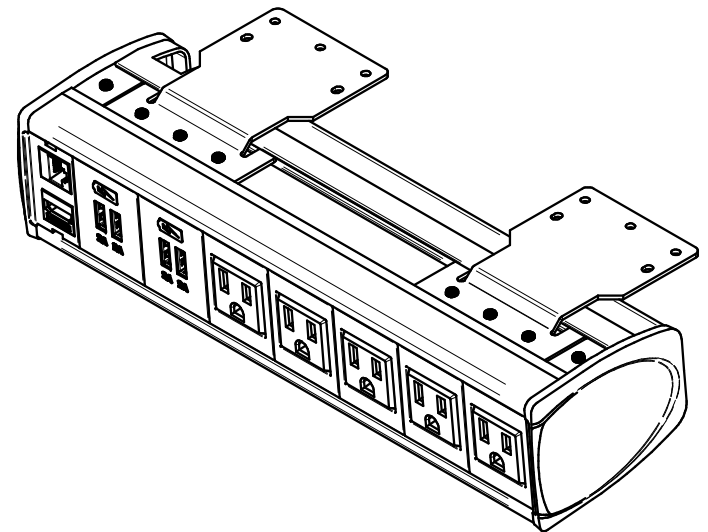

A

A

KEYSTONE CONNECTORS AND CABLES SOLD SEPARATELY.
 UNIT PROVIDED WITH KEYSTONE SINGLE, DUAL AND BLANK INSERT.

FSR inc. 244 BERGEN BLVD. WOODLAND PARK, NJ 07424 TEL (973) 785-4347 FAX (973) 785-3318	TITLE: SYM-UT-5AC-2CA-1SS		
	DRAWN BY: JRE	DATE: 11/21/18	REV: -
	DWG#: SYM-UT-5AC-2CA-1SS	SCALE: -	