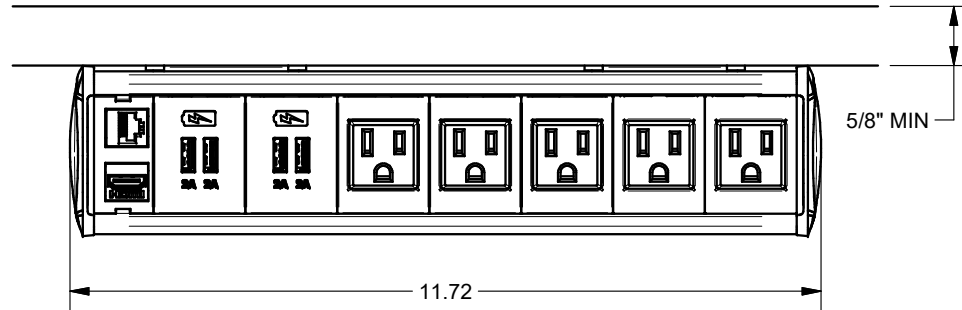

A

A

KEYSTONE CONNECTORS AND CABLES SOLD SEPARATELY.
 UNIT PROVIDED WITH KEYSTONE SINGLE, DUAL AND BLANK INSERT.

FSR inc. 244 BERGEN BLVD. WOODLAND PARK, NJ 07424 TEL (973) 785-4347 FAX (973) 785-3318	TITLE: SYM-UT-5AC-2CA-1SS		
	DRAWN BY: JRE	DATE: 11/21/18	REV: -
	DWG#: SYM-UT-5AC-2CA-1SS	SCALE: -	