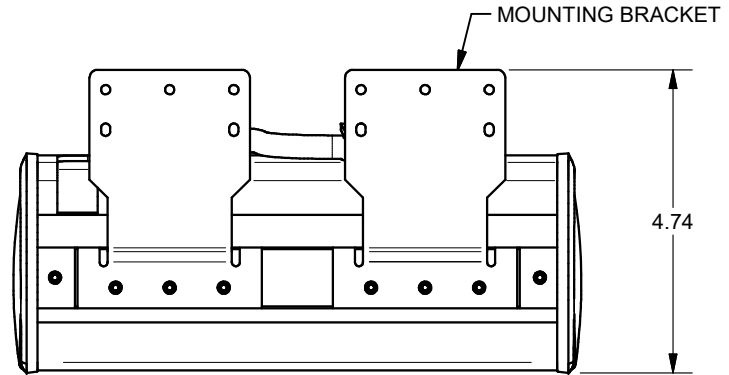

4

3

2

1

C

C

B

B

A

A

KEYSTONE CONNECTORS AND CABLES SOLD SEPARATELY.
 UNIT PROVIDED WITH KEYSTONE SINGLE, DUAL AND BLANK INSERT.

FSR inc. <small>244 BERGEN BLVD. WOODLAND PARK, NJ 07424 TEL (973) 785-4347 FAX (973) 785-3318</small>	TITLE: SYM-UT-5AC-1SS		
	DRAWN BY: JRE	DATE: 11/21/18	REV: -
	DWG#:	SYM-UT-5AC-1SS	SCALE: -