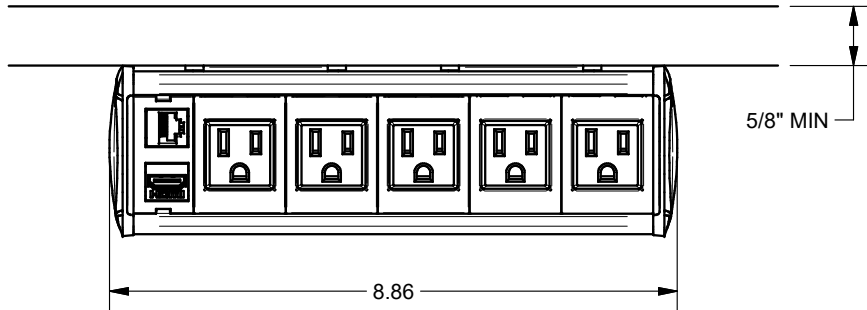

A

A

KEYSTONE CONNECTORS AND CABLES SOLD SEPARATELY.
 UNIT PROVIDED WITH KEYSTONE SINGLE, DUAL AND BLANK INSERT.

FSR inc. <small>244 BERGEN BLVD. WOODLAND PARK, NJ 07424 TEL (973) 785-4347 FAX (973) 785-3318</small>	TITLE: SYM-UT-5AC-1SS		
	DRAWN BY: JRE	DATE: 11/21/18	REV: -
	DWG#:	SYM-UT-5AC-1SS	SCALE: -