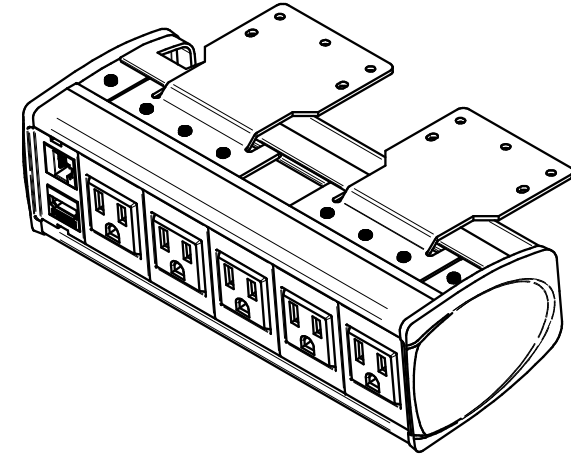

A

A

KEYSTONE CONNECTORS AND CABLES SOLD SEPARATELY.
 UNIT PROVIDED WITH KEYSTONE SINGLE, DUAL AND BLANK INSERT.

FSR inc. <small>244 BERGEN BLVD. WOODLAND PARK, NJ 07424 TEL (973) 785-4347 FAX (973) 785-3318</small>	TITLE: SYM-UT-5AC-1SS		
	DRAWN BY: JRE	DATE: 11/21/18	REV: -
	DWG#:	SYM-UT-5AC-1SS	SCALE: -