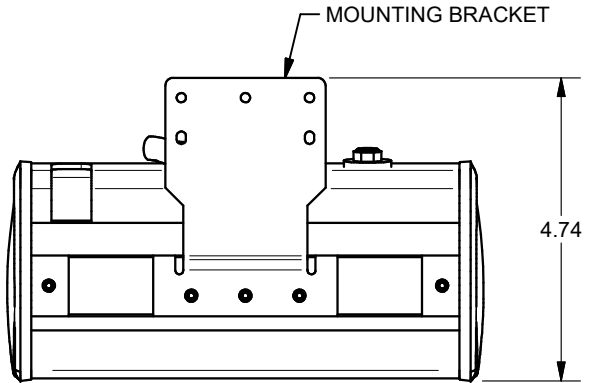

A

A

KEYSTONE CONNECTORS AND CABLES SOLD SEPARATELY.
 UNIT PROVIDED WITH KEYSTONE SINGLE, DUAL AND BLANK INSERT.

| | | | |
|---|-----------------------|----------------|----------|
| FSR inc. <small>244 BERGEN BLVD. WOODLAND PARK, NJ 07424 TEL (973) 785-4347 FAX (973) 785-3318</small> | TITLE: SYM-UT-4AC-1SS | | |
| | DRAWN BY: JRE | DATE: 11/21/18 | REV: - |
| | DWG#: | SYM-UT-4AC-1SS | SCALE: - |