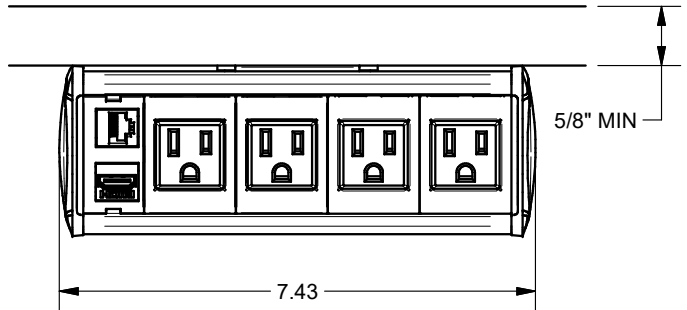

A

A

KEYSTONE CONNECTORS AND CABLES SOLD SEPARATELY.
 UNIT PROVIDED WITH KEYSTONE SINGLE, DUAL AND BLANK INSERT.

| | | | |
|---|-----------------------|----------------|----------|
| FSR inc. <small>244 BERGEN BLVD. WOODLAND PARK, NJ 07424 TEL (973) 785-4347 FAX (973) 785-3318</small> | TITLE: SYM-UT-4AC-1SS | | |
| | DRAWN BY: JRE | DATE: 11/21/18 | REV: - |
| | DWG#: | SYM-UT-4AC-1SS | SCALE: - |