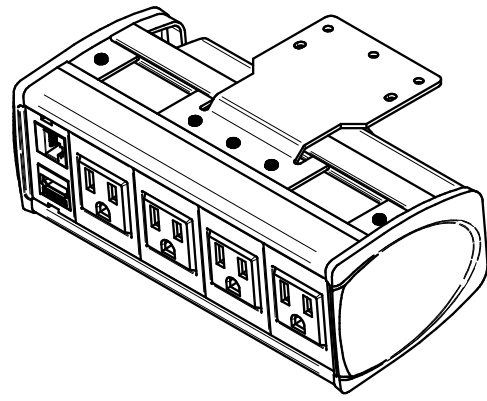

A

A

KEYSTONE CONNECTORS AND CABLES SOLD SEPARATELY.
 UNIT PROVIDED WITH KEYSTONE SINGLE, DUAL AND BLANK INSERT.

| | | | |
|---|-----------------------|----------------|----------|
| FSR inc. <small>244 BERGEN BLVD. WOODLAND PARK, NJ 07424 TEL (973) 785-4347 FAX (973) 785-3318</small> | TITLE: SYM-UT-4AC-1SS | | |
| | DRAWN BY: JRE | DATE: 11/21/18 | REV: - |
| | DWG#: | SYM-UT-4AC-1SS | SCALE: - |