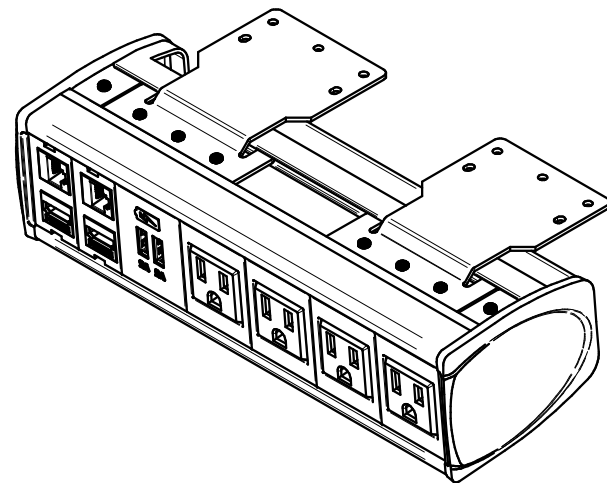

A

A

KEYSTONE CONNECTORS AND CABLES SOLD SEPARATELY.  
 UNIT PROVIDED WITH KEYSTONE SINGLE, DUAL AND BLANK INSERT.

<b>FSR inc.</b> 244 BERGEN BLVD. WOODLAND PARK, NJ 07424 TEL (973) 785-4347 FAX (973) 785-3318	TITLE: SYM-UT-4AC-1CA-2SS		
	DRAWN BY: JRE	DATE: 11/21/18	REV: -
	DWG#: SYM-UT-4AC-1CA-2SS	SCALE: -	