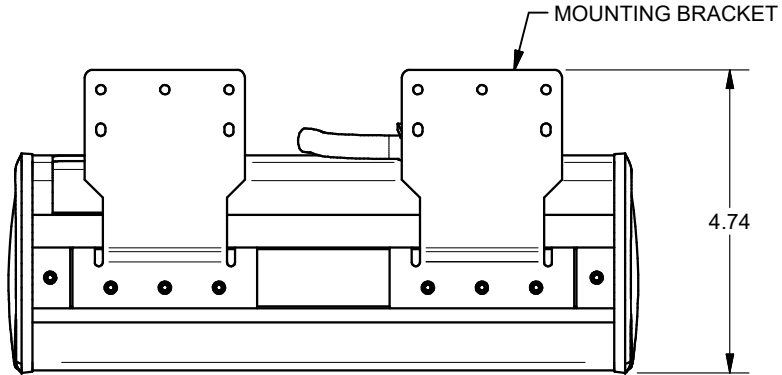

A

A

KEYSTONE CONNECTORS AND CABLES SOLD SEPARATELY.  
 UNIT PROVIDED WITH KEYSTONE SINGLE, DUAL AND BLANK INSERT.

<b>FSR inc.</b> 244 BERGEN BLVD. WOODLAND PARK, NJ 07424 TEL (973) 785-4347 FAX (973) 785-3318	TITLE: SYM-UT-4AC-1CA-2SS		
	DRAWN BY: JRE	DATE: 11/21/18	REV: -
	DWG#: SYM-UT-4AC-1CA-2SS	SCALE: -	