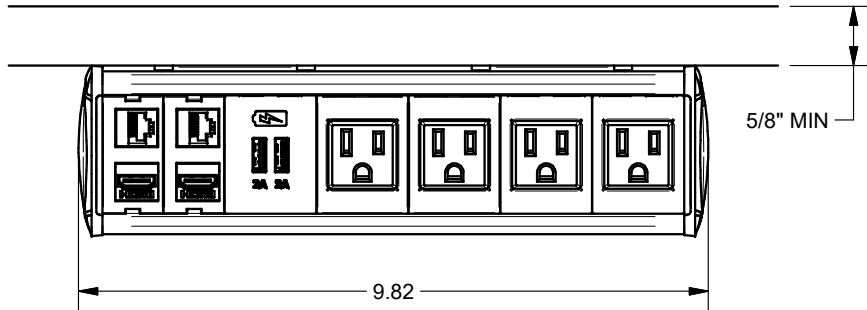

A

A

KEYSTONE CONNECTORS AND CABLES SOLD SEPARATELY.  
 UNIT PROVIDED WITH KEYSTONE SINGLE, DUAL AND BLANK INSERT.

<b>FSR inc.</b> 244 BERGEN BLVD. WOODLAND PARK, NJ 07424 TEL (973) 785-4347 FAX (973) 785-3318	TITLE: SYM-UT-4AC-1CA-2SS		
	DRAWN BY: JRE	DATE: 11/21/18	REV: -
	DWG#: SYM-UT-4AC-1CA-2SS	SCALE: -	