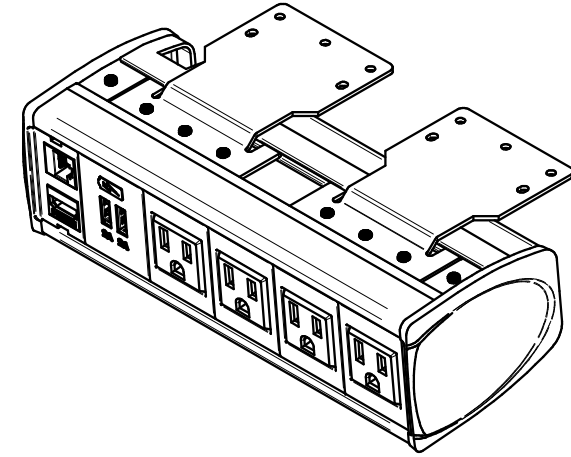

A

A

KEYSTONE CONNECTORS AND CABLES SOLD SEPARATELY.
 UNIT PROVIDED WITH KEYSTONE SINGLE, DUAL AND BLANK INSERT.

| | | | |
|---|---------------------------|--------------------|----------|
| FSR inc. <small>244 BERGEN BLVD. WOODLAND PARK, NJ 07424 TEL (973) 785-4347 FAX (973) 785-3318</small> | TITLE: SYM-UT-4AC-1CA-1SS | | |
| | DRAWN BY: JRE | DATE: 11/21/18 | REV: - |
| | DWG#: | SYM-UT-4AC-1CA-1SS | SCALE: - |
| | | | |