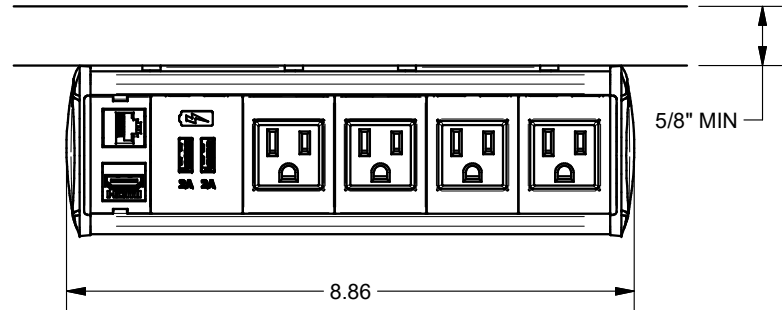

A

A

KEYSTONE CONNECTORS AND CABLES SOLD SEPARATELY.
 UNIT PROVIDED WITH KEYSTONE SINGLE, DUAL AND BLANK INSERT.

| | | | |
|---|---------------------------|--------------------|----------|
| FSR inc. <small>244 BERGEN BLVD. WOODLAND PARK, NJ 07424 TEL (973) 785-4347 FAX (973) 785-3318</small> | TITLE: SYM-UT-4AC-1CA-1SS | | |
| | DRAWN BY: JRE | DATE: 11/21/18 | REV: - |
| | DWG#: | SYM-UT-4AC-1CA-1SS | SCALE: - |
| | | | |