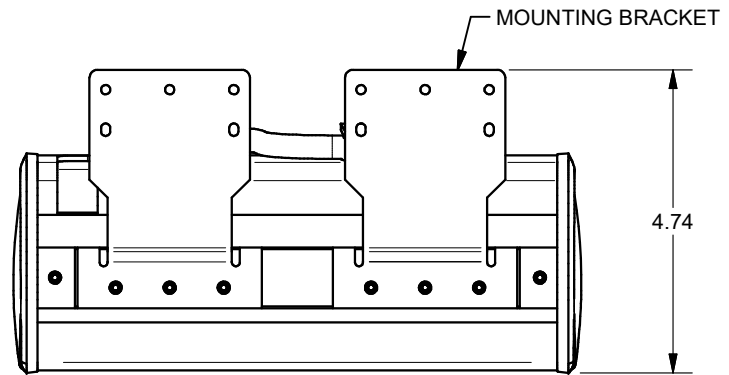

4

3

2

1

C

C

B

B

A

A

KEYSTONE CONNECTORS AND CABLES SOLD SEPARATELY.
 UNIT PROVIDED WITH KEYSTONE SINGLE, DUAL AND BLANK INSERT.

| | | | |
|---|---------------------------|--------------------|----------|
| FSR inc. <small>244 BERGEN BLVD. WOODLAND PARK, NJ 07424 TEL (973) 785-4347 FAX (973) 785-3318</small> | TITLE: SYM-UT-4AC-1CA-1SS | | |
| | DRAWN BY: JRE | DATE: 11/21/18 | REV: - |
| | DWG#: | SYM-UT-4AC-1CA-1SS | SCALE: - |
| | | | |