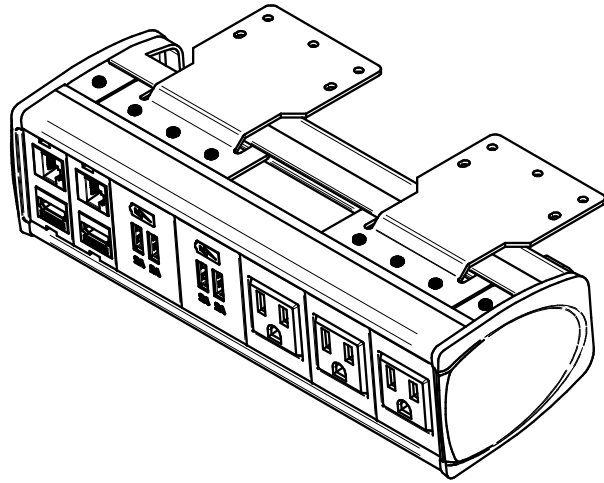

4

3

2

1

C

C

B

B

A

A

KEYSTONE CONNECTORS AND CABLES SOLD SEPARATELY.
UNIT PROVIDED WITH KEYSTONE SINGLE, DUAL AND BLANK INSERT.

FSR inc. 244 BERGEN BLVD. WOODLAND PARK, NJ 07424 TEL (973) 785-4347 FAX (973) 785-3318	TITLE: SYM-UT-3AC-2CA-2SS		
	DRAWN BY: JRE	DATE: 11/21/18	REV: -
	DWG#:	SYM-UT-3AC-2CA-2SS	SCALE: -

4

3

2

1