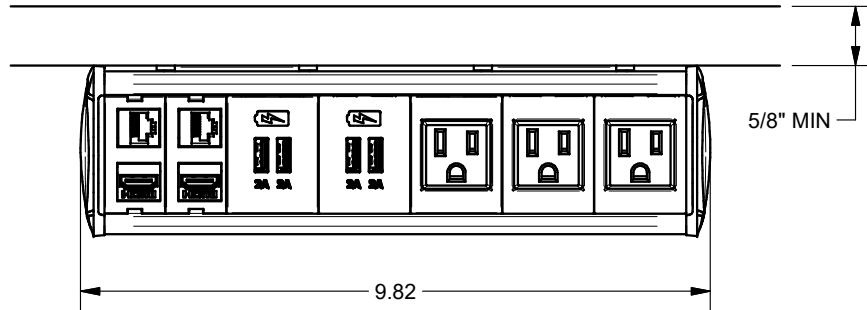

A

A

KEYSTONE CONNECTORS AND CABLES SOLD SEPARATELY.  
 UNIT PROVIDED WITH KEYSTONE SINGLE, DUAL AND BLANK INSERT.

<b>FSR inc.</b> 244 BERGEN BLVD. WOODLAND PARK, NJ 07424 TEL (973) 785-4347 FAX (973) 785-3318	TITLE: SYM-UT-3AC-2CA-2SS		
	DRAWN BY: JRE	DATE: 11/21/18	REV: -
	DWG#:	SYM-UT-3AC-2CA-2SS	SCALE: -