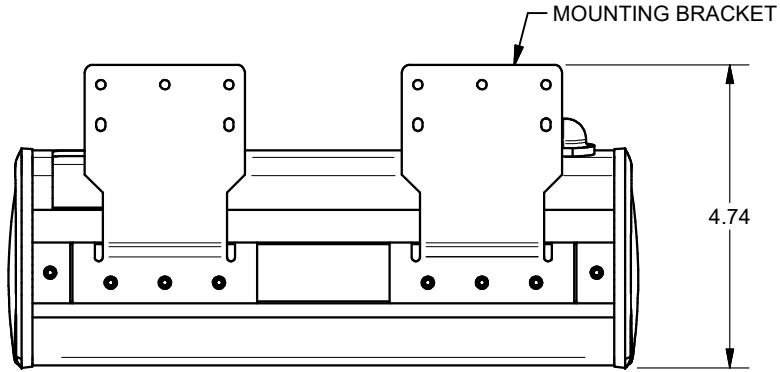

4

3

2

1

C

C

B

B

A

A

KEYSTONE CONNECTORS AND CABLES SOLD SEPARATELY.
UNIT PROVIDED WITH KEYSTONE SINGLE, DUAL AND BLANK INSERT.

FSR inc. 244 BERGEN BLVD. WOODLAND PARK, NJ 07424 TEL (973) 785-4347 FAX (973) 785-3318	TITLE: SYM-UT-3AC-2CA-2SS		
	DRAWN BY: JRE	DATE: 11/21/18	REV: -
	DWG#:	SYM-UT-3AC-2CA-2SS	SCALE: -

4

3

2

1