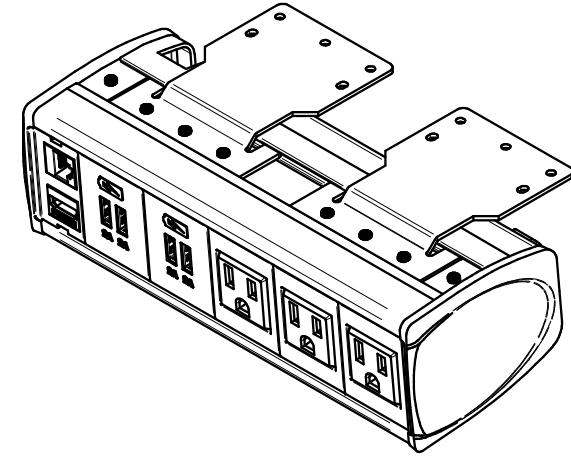

4

3

2

1

C

C

B

B

A

A

KEYSTONE CONNECTORS AND CABLES SOLD SEPARATELY.
 UNIT PROVIDED WITH KEYSTONE SINGLE, DUAL AND BLANK INSERT.

FSR inc. <small>244 BERGEN BLVD. WOODLAND PARK, NJ 07424 TEL (973) 785-4347 FAX (973) 785-3318</small>	TITLE: SYM-UT-3AC-2CA-1SS		
	DRAWN BY: JRE	DATE: 11/21/18	REV: -
	DWG#:	SYM-UT-3AC-2CA-1SS	SCALE: -