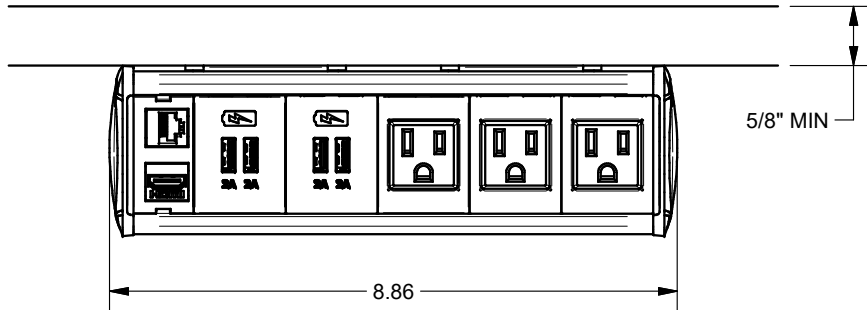

A

A

KEYSTONE CONNECTORS AND CABLES SOLD SEPARATELY.
 UNIT PROVIDED WITH KEYSTONE SINGLE, DUAL AND BLANK INSERT.

FSR inc. <small>244 BERGEN BLVD. WOODLAND PARK, NJ 07424 TEL (973) 785-4347 FAX (973) 785-3318</small>	TITLE: SYM-UT-3AC-2CA-1SS		
	DRAWN BY: JRE	DATE: 11/21/18	REV: -
	DWG#:	SYM-UT-3AC-2CA-1SS	SCALE: -