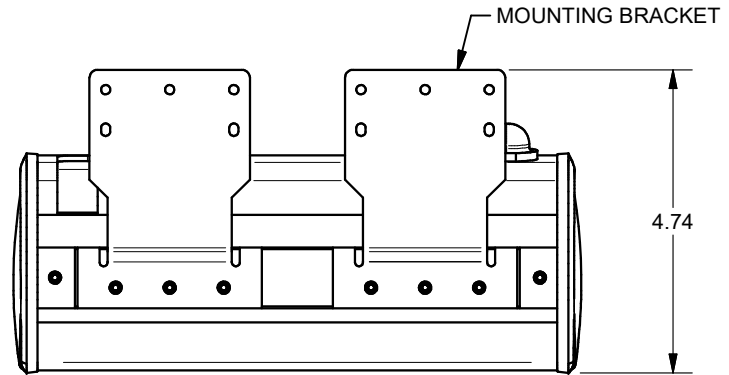

4

3

2

1

C

C

B

B

A

A

KEYSTONE CONNECTORS AND CABLES SOLD SEPARATELY.
 UNIT PROVIDED WITH KEYSTONE SINGLE, DUAL AND BLANK INSERT.

FSR inc. <small>244 BERGEN BLVD. WOODLAND PARK, NJ 07424 TEL (973) 785-4347 FAX (973) 785-3318</small>	TITLE: SYM-UT-3AC-2CA-1SS		
	DRAWN BY: JRE	DATE: 11/21/18	REV: -
	DWG#:	SYM-UT-3AC-2CA-1SS	SCALE: -